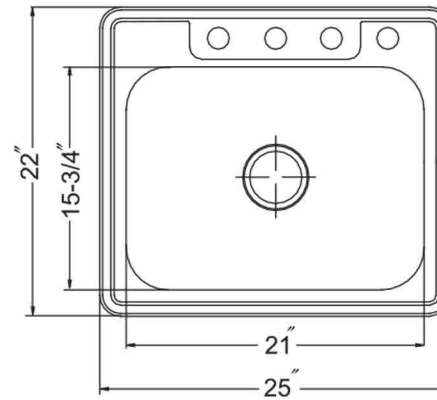

## Premium Self Rimming Stainless Steel Kitchen Sink

MODEL:  
**NS2522-8**

TOP VIEW

Overall Dimensions	Large Bowl	Bowl Depth	Bottom Grid/s	Reverse Model
25" x 22"	21" x 15.75"	8"	BG09i	NA

### FEATURES

- Premium 304, 18 gauge Stainless Steel Kitchen Sink
- 8" Bowl Depth
- Brushed Satin Finish
- Four Accessory Holes to Accomodate an 8" Spread Faucet
- Limited Lifetime Manufacturers Warranty
- Insulated to Reduce Condensation
- Rubber Padding is Applied for Noise Reduction
- Cut Out Dimensions: 24.5" x 21.5"