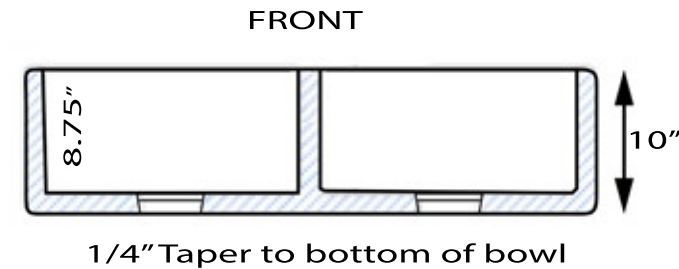

## Premium Fireclay Farmhouse Apron Sink

MODEL:  
**FCFS3318D-ShabbySugar**

Overall Dimensions	Interior Bowls	Apron Height	Bowl Depth	Drain Dimensions
33 x 18"	14.5" x 15.75"	10"	8.75"	3.5" Opening

**Please Be Advised**