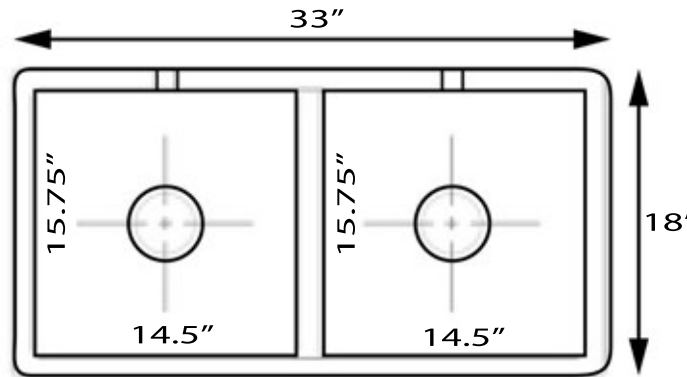

## Premium Fireclay Farmhouse Apron Sink

MODEL:  
**FCFS3318D-ShabbySugar**

Overall Dimensions	Interior Bowls	Apron Height	Bowl Depth	Drain Dimensions
33 x 18"	14.5" x 15.75"	10"	8.75"	3.5" Opening

**Please Be Advised**

- (Nominal Dimensions\*) Actual Dimensions may vary by 1/2"
- Template Not included
- Custom Cabinet/Apron Cabinet Base Required
- Very Heavy 2 Person lift Recommended

**FEATURES**

- Premium Fireclay Sink - Made In Italy
- Compatible Grid BG-VC3318D (not included)
- Compatible with garbage disposals - Extended flange/ferrule may be required
- Limited Warranty