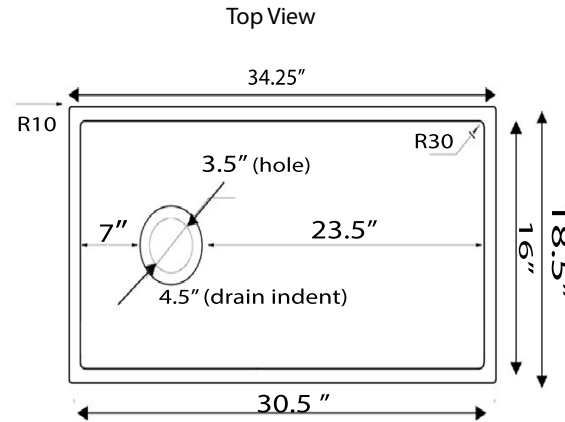

# Cape Collection

Premium Fireclay Undermount Kitchen Sink

Model: Wellfleet-3419 Concrete

Overall Dimensions	Interior Bowl	Exterior Base	Interior Depth	Drain Dimensions
34.25" x 18.5" x 10"	30.5"x16" Top of Bowl	10"	8.875"	3.5" Opening

**Please Be Advised:**

- Nominal Dimensions Only - Actual may vary by 1/4"
- Template Not Included - Use Sink as Rough-In Guide
- Installation Type: Undermount OR Drop-in
- Mounting Hardware Not Included - Professional Installation Only