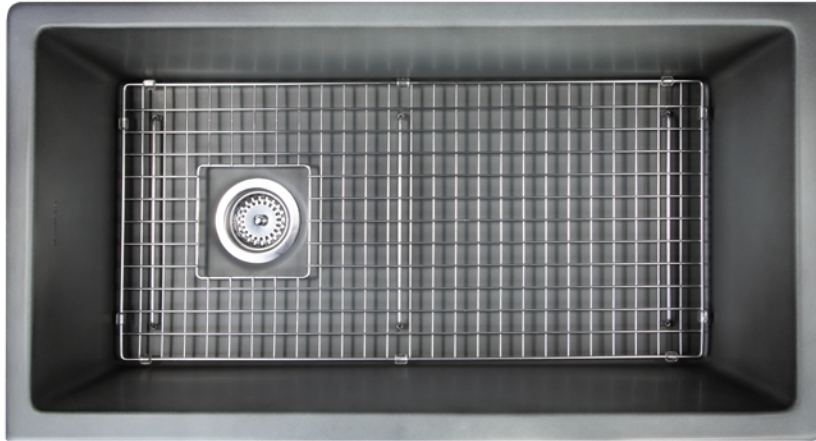

# Cape Collection

Premium Fireclay Undermount Kitchen Sink

Model: Wellfleet-3419 Concrete

Overall Dimensions	Interior Bowl	Exterior Base	Interior Depth	Drain Dimensions
34.25" x 18.5" x 10"	30.5"x16" Top of Bowl	10"	8.875"	3.5" Opening

**Please Be Advised:**

- Nominal Dimensions Only - Actual may vary by 1/4"
- Template Not Included - Use Sink as Rough-In Guide
- Installation Type: Undermount OR Drop-in
- Mounting Hardware Not Included - Professional Installation Only

**Please Be Advised:**

- Premium Fireclay Sink - Made in Italy
- Drain and Grid Included with Sink
- Finished Glazed Top Edge, May be Reveal Mounted
- Sink Tapers to Bottom
- Limited Warranty

Project Name: \_\_\_\_\_