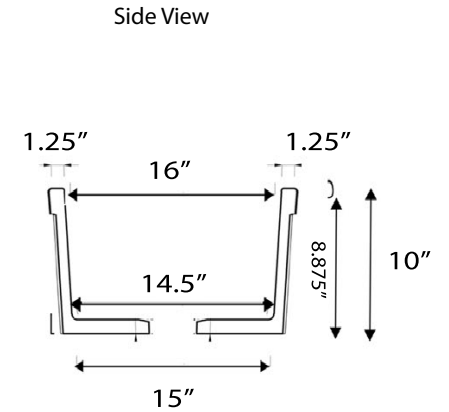

# Cape Collection

Premium Fireclay Undermount Kitchen Sink

Model: Wellfleet-3419 Concrete

Overall Dimensions	Interior Bowl	Exterior Base	Interior Depth	Drain Dimensions
34.25" x 18.5" x 10"	30.5"x16" Top of Bowl	10"	8.875"	3.5" Opening

**Please Be Advised:**

- Nominal Dimensions Only - Actual may vary by 1/4"
- Template Not Included - Use Sink as Rough-In Guide
- Installation Type: Undermount OR Drop-in
- Mounting Hardware Not Included - Professional Installation Only