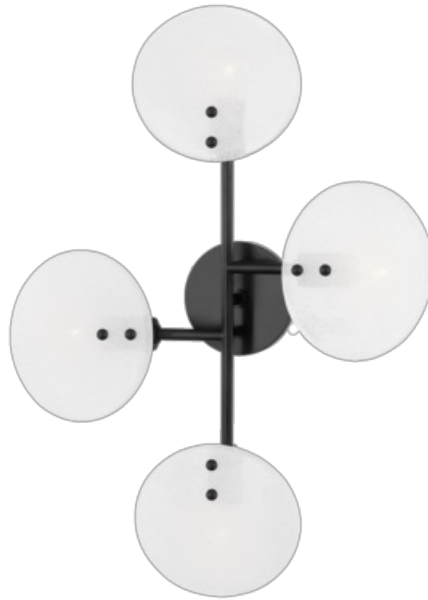

Giselle

Product ID **H428604-OB**

[Click to Show Price](#)

DIMENSIONAL INFORMATION

Height

3.75"

ADA Compliant

Yes

Hanging Type

-

Canopy/Backplate

4.75" D

Width

18.00"

Shade 1 Top W/Dia

7.10"

Extension

3.75"

Weight

6.00lb.

SHADE INFORMATION

Shade Top

7.10"

Shade Height

6.30"

Shade Material

Glass

Shade Color

White Candy Glass

SHIPPING INFORMATION

Carton 1

22.00" x 15.00" x 10.00"