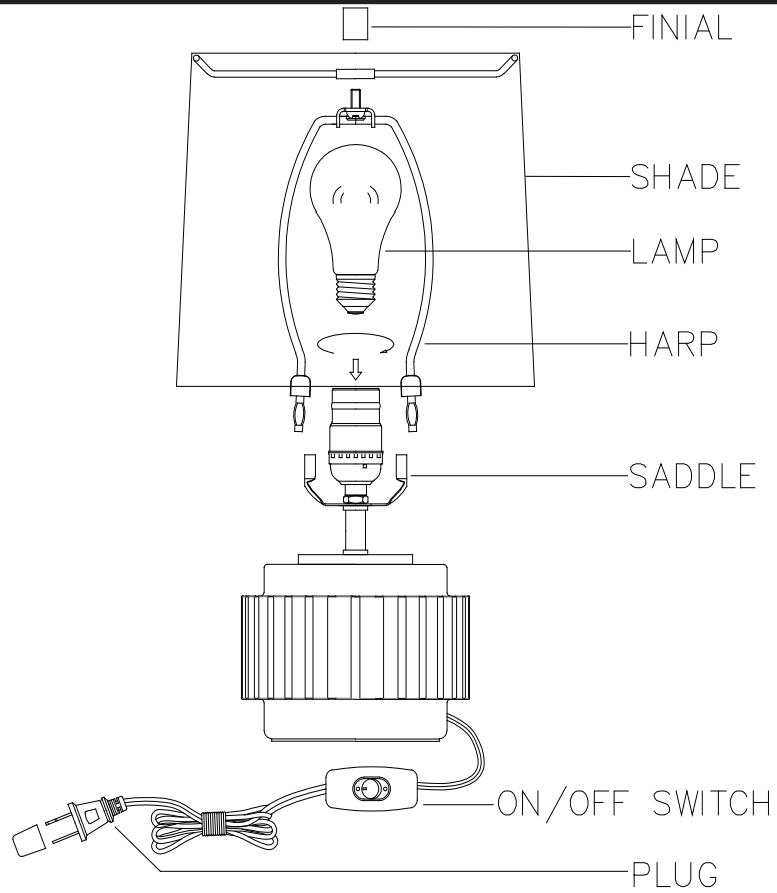

mitzi
HUDSON VALLEY LIGHTING

mitzi
HUDSON VALLEY LIGHTING

HL452201 KALANI TABLE LAMP

mitzi
HUDSON VALLEY LIGHTING

HL452201 KALANI TABLE LAMP
