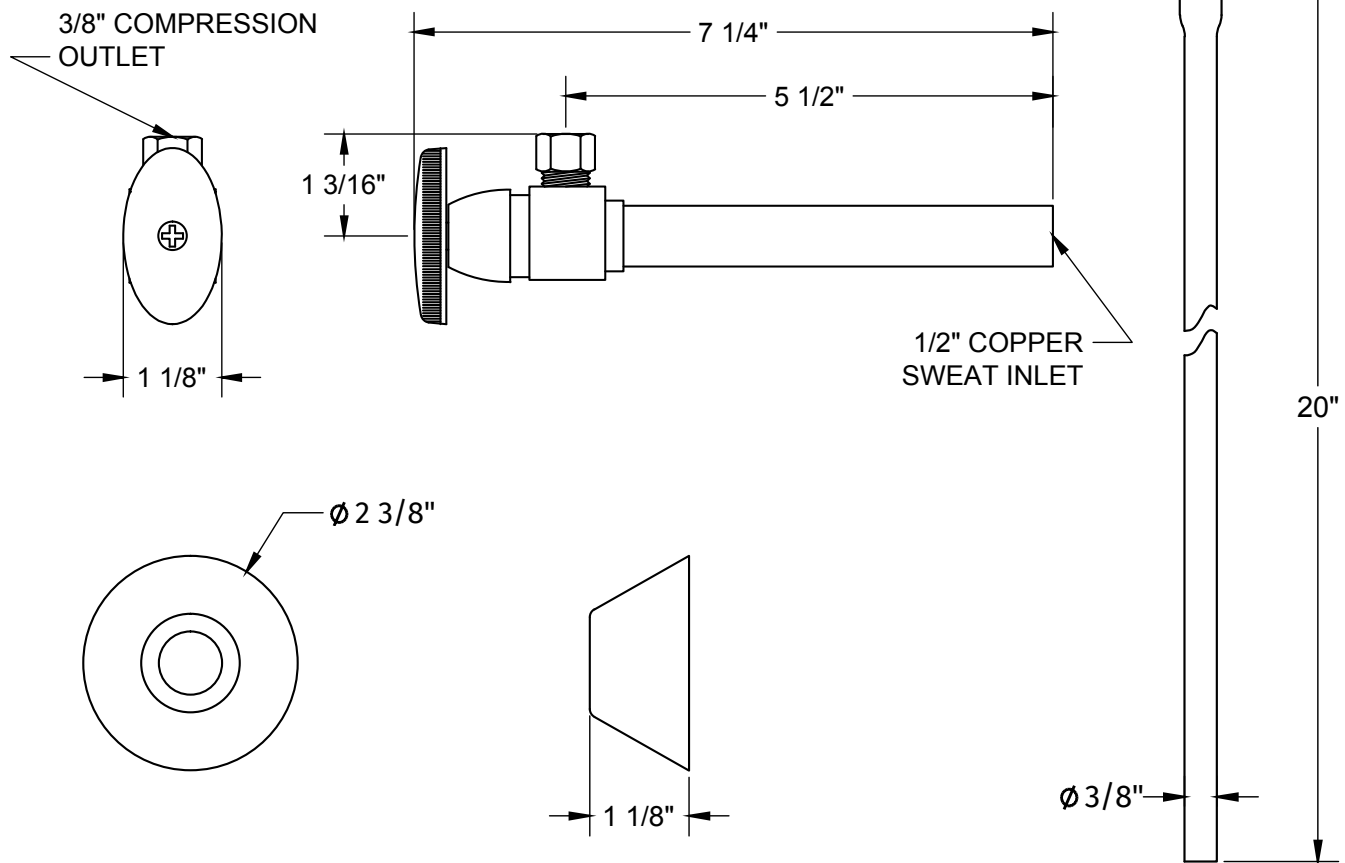

MT6840-NL

TOILET SUPPLY KIT

SPECIFICATION SHEET

- ONE LEAD FREE cUPC CERTIFIED MT6160-NL 1/4 TURN CERAMIC DISC CARTRIDGE VALVE
- 1/2" COPPER SWEAT INLET
- 3/8" O.D. COMPRESSION OUTLET
- ONE MT436X NO LEAD SUPPLY TUBE
- OFFERED IN MANY STANDARD DECORATIVE FINISHES
- SPECIAL FINISHES AVAILABLE UPON REQUEST