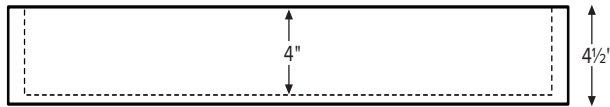

Boutique Collection Sinks

Wymara 2

Wymara 2 features a matching drain cover.
See image below for sink with cover removed.

Due to its handcrafted nature, always measure sink on-site to ensure cut-out accuracy.

MODEL 713
35.5" x 15.75" x 4.5" Bowl: 33.25" x 12.5"
VESSEL STYLE
SculptureStone®
70 lbs / 32 kg

Sink Options and Pricing

Part #: MTCS713 **\$1,900**

Standard Color White, matte finish

Biscuit Color Upgrade (SSBISNK) **\$120** matte finish