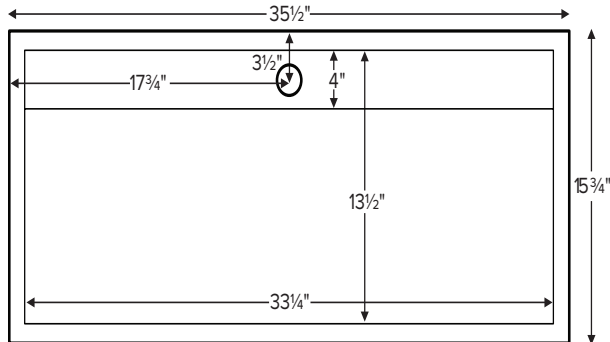

Boutique Collection Sinks

Wymara 2

Wymara 2 features a matching drain cover.
See image below for sink with cover removed.

Due to its handcrafted nature, always measure sink on-site to ensure cut-out accuracy.

MODEL 713
35.5" x 15.75" x 4.5" Bowl: 33.25" x 12.5"
VESSEL STYLE
SculptureStone®
70 lbs / 32 kg

Sink Options and Pricing

Part #: MTCS713 **\$1,900**

Standard Color White, matte finish

Biscuit Color Upgrade (SSBISNK) **\$120** matte finish

- Before discarding packaging, check for accessories that may be inside.
- All product measurements are $\pm 1/2"$.
- Specifications and configurations are subject to change without notice.
- Measurements herein supersede all others published prior to publication date below.