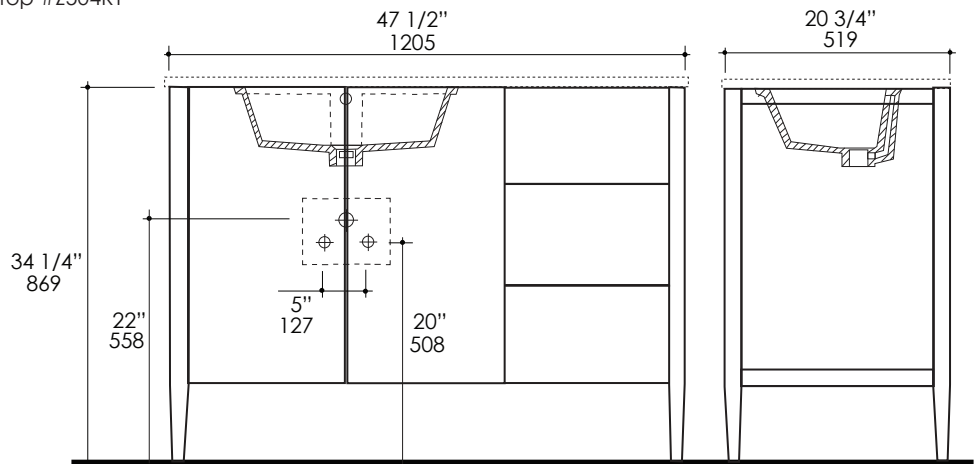

### Options:

- Item #Z504L: doors/sink on the left, pairs with top #Z504LT
- Item #Z504R: doors/sink on the right, pairs with top #Z504RT

### Product Specifications:

Notes:  
 Drawings provided herein are meant to give the user an idea of the product and are not made to scale. The size in inches is rounded up to the nearest 1/16". Slight variances can often occur with porcelain and woodwork. Therefore, LACAVA will not be held responsible for any cutouts, countertops, or furniture made without the actual product or template from LACAVA. Differences in color, grain, appearance and texture are inherent in all natural woodwork, and should be expected. Variances in these qualities are not deemed manufacturing defects, and will not be accepted as valid reasons to return or exchange any LACAVA woodwork. Plumbing specifications are only a guideline and may need to be altered based on the application.  
 Product specifications are not binding to the manufacturer and can be changed without notice at any time. Please refer to your shipment for product final sizes.