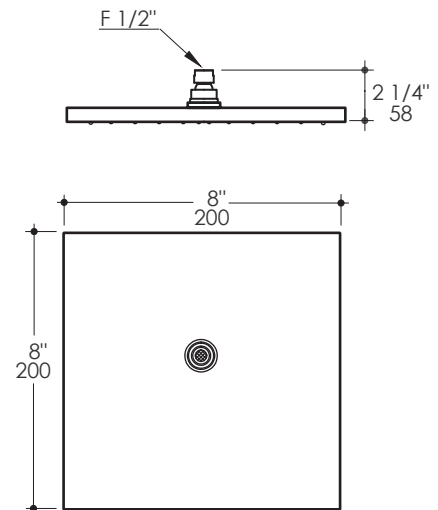

WATERBLADE Shower Head Item #W1070

Features:

- Tilting square rain shower head
- Brass construction with 100 rubber nozzles
- Can be wall or ceiling mounted
- Arm and flange sold separately
- Weight: 3 lbs.
- Recommended max. water pressure 43.5 PSI (flow rate 3.7 GPM)
- Includes flow reducer 2.5 GPM

Finish Options:

- CR - Polished Chrome
- NI - Brushed Nickel

Product Specifications:

Notes:

Drawings provided herein are meant to give the user an idea of the product and are not made to scale. The size in inches is rounded up to the nearest 1/16\".