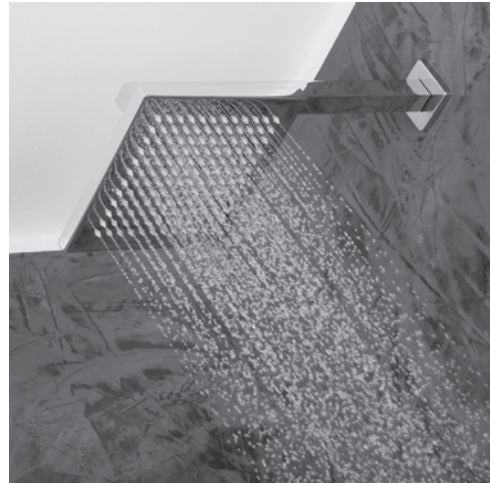

WATERBLADE Shower Head Item #W1070

Features:

- -Tilting square rain shower head
- -Brass construction with 100 rubber nozzles
- -Can be wall or ceiling mounted
- -Arm and flange sold separately
- -Weight: 3 lbs.
- -Recommended max. water pressure 43.5 PSI (flow rate 3.7 GPM)
- -Includes flow reducer 2.5 GPM

Recommended Accessories:

- -Item #W1071: Wall-mount square shower arm with flange
- -Item #W1069: Ceiling-mount square shower arm with flange
- -Item #W1047: Built-in thermostatic valve with volume (one outlet, no diverter)
- -Item #W1044: Built-in thermostatic valve with OFF and 2-way diverter
- -Item #W1048: Built-in thermostatic valve with volume and 3-way diverter

Finish Options:

- CR - Polished Chrome
- NI - Brushed Nickel