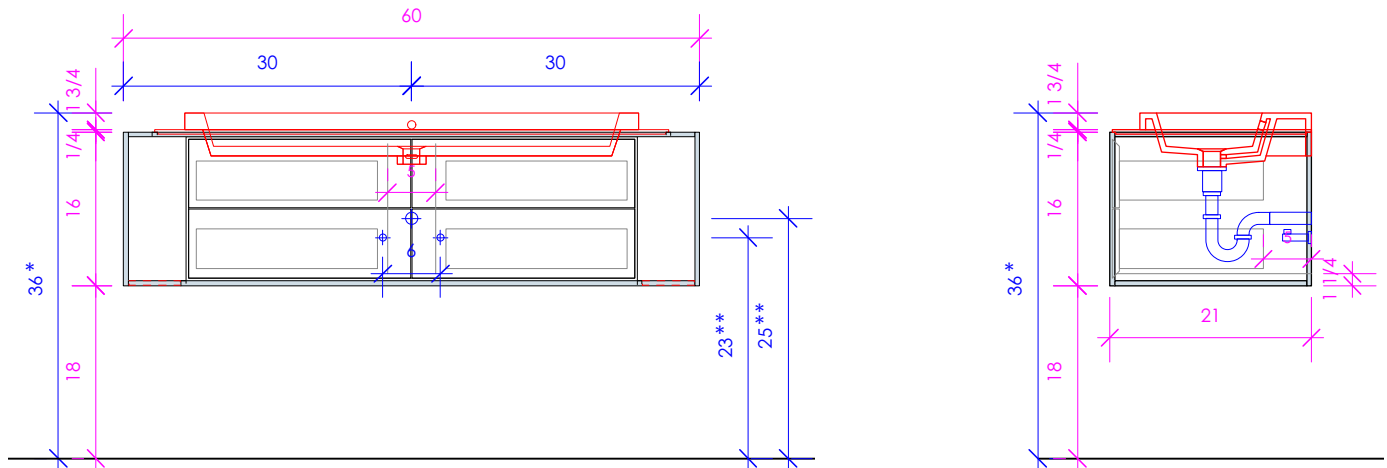

## LINEA

LIN-VS-60B

\* Recommended installation height  
\*\* Recommended plumbing location