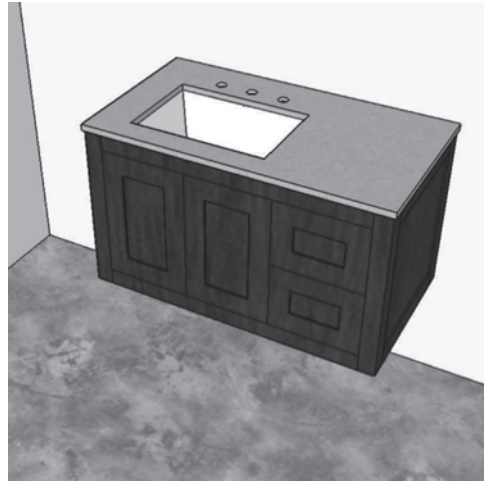

## Stile Vanity Item #H293L/H293R

### Features:

- Wall-mount wooden vanity
- Two doors, two drawers on the left or right
- Polished Chrome knobs included
- Washbasin#5452UN and countertop H283LT or H283RT sold separately
- Handmade in USA
- Manufactured with low VOC finishes and wood from renewable forests

### Recommended Accesories:

- Item #5452UN: Under-counter porcelain lavatory with overflow
- Recommended oversized European drain (i.e. item #7100-16OF or 7100-12)
- Available in White (-001) only
- Item #H283LT: Countertop for vanity H283L or H293L
- Item #H283RT: Countertop for vanity H283R or H293R
- Available in Natural Stone, Quartz, and Solid Surface
- With a cut-out for lavatory 5452UN