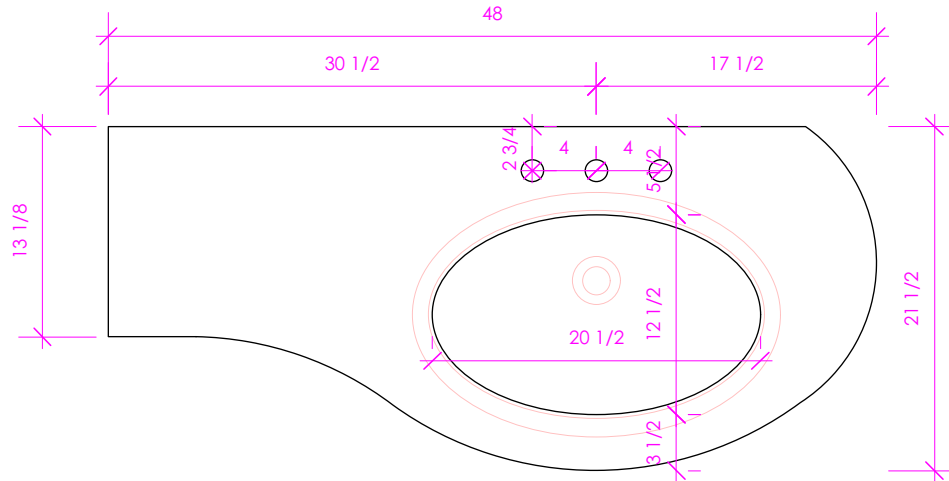

6630 WEST WRIGHTWOOD
 CHICAGO, IL 60707

PH: 773-637-9600
 FAX: 773-637-9601

LACAVA.COM
 INFO@LACAVA.COM

LACAVA

Flou

FLO-48RT

FEATURES:

- EASED EDGES
- USED WITH **33LA** SINK (SOLD SEPARATELY)
- PROUDLY HANDMADE IN THE USA