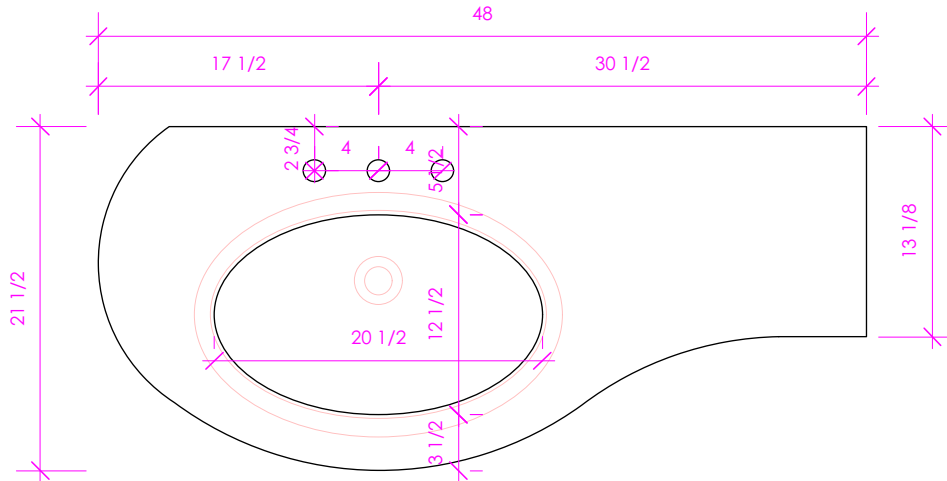

LACAVA

Flou

FLO-48LT

FEATURES:

- EASED EDGES
- USED WITH 33LA SINK (SOLD SEPARATELY)
- PROUDLY HANDMADE IN THE USA

FINISHES:

WOOD:

STANDARD: