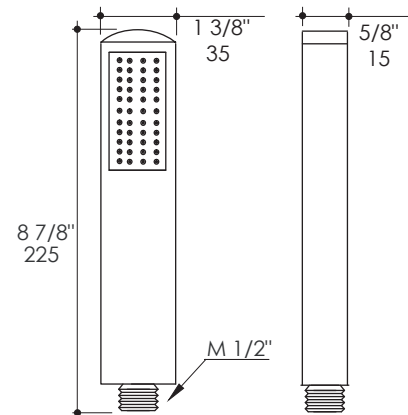

Tre Shower Head Item #2861

Features:

- Hand-held shower head with fixed jet
- Includes 59" flexible hose
- Hook and intake sold separately
- Includes back flow preventer with flow regulator 2.5 GPM

Recommended Accessories:

- Item #2875: Wall-mount rail with hook for hand-held shower head
- Item #2873: Water intake

Finish Options:

CR - Polished Chrome

Product Specifications:

Notes:

Drawings provided herein are meant to give the user an idea of the product and are not made to scale. The size in inches is rounded up to the nearest 1/16".