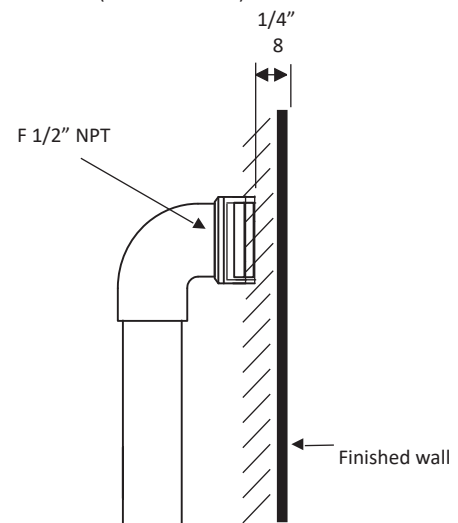

## Specifications:

<b>Installation:</b>	wall mount spout with round plate
<b>Exterior Dimensions:</b>	Ø 3" D: 7 5/8"
<b>Material:</b>	solid brass construction
<b>Weight:</b>	2.3 lbs
<b>Connection IN:</b>	M 1/2" NPT
<b>Water flow rate:</b>	6.5 GPM (43.5 PSI)
<b>Finishes:</b>	CR - polished chrome

## Features:

- wall-mount tub spout
- mixer valve sold separately
- easy adjustable installation

## Recommended Items:

- 12340.1 pressure balanced mixer with knob handle
- 12340L pressure balanced mixer with lever handle

SUGGESTED ROUGH-IN INSTALLATION  
(NOT PROVIDED)

LACAVA reserves the right to revise any dimension or information on this sheet without notice. Dimensions are nominal and may vary within an industry accepted tolerance of 1/4". Drawings provided herein are meant to give the user an idea of the product and are not made to scale. Location of plumbing is meant for reference, your specific application may vary.  
Revised: 08/16/2019