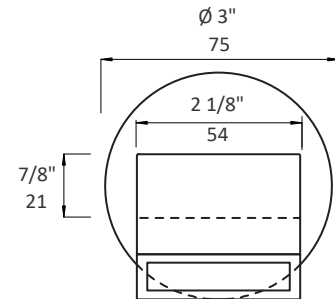

# LACAVA

ARCH  
tub spout  
12555

## Specifications:

<b>Installation:</b>	wall mount spout with round plate
<b>Exterior Dimensions:</b>	Ø 3" D: 7 5/8"
<b>Material:</b>	solid brass construction
<b>Weight:</b>	2.3 lbs
<b>Connection IN:</b>	M 1/2" NPT
<b>Water flow rate:</b>	6.5 GPM (43.5 PSI)
<b>Finishes:</b>	CR - polished chrome

## Recommended Items:

- 12340.1 pressure balanced mixer with knob handle
- 12340L pressure balanced mixer with lever handle

SUGGESTED ROUGH-IN INSTALLATION  
(NOT PROVIDED)

LACAVA reserves the right to revise any dimension or information on this sheet without notice. Dimensions are nominal and may vary within an industry accepted tolerance of 1/4". Drawings provided herein are meant to give the user an idea of the product and are not made to scale. Location of plumbing is meant for reference, your specific application may vary.  
Revised: 08/16/2019