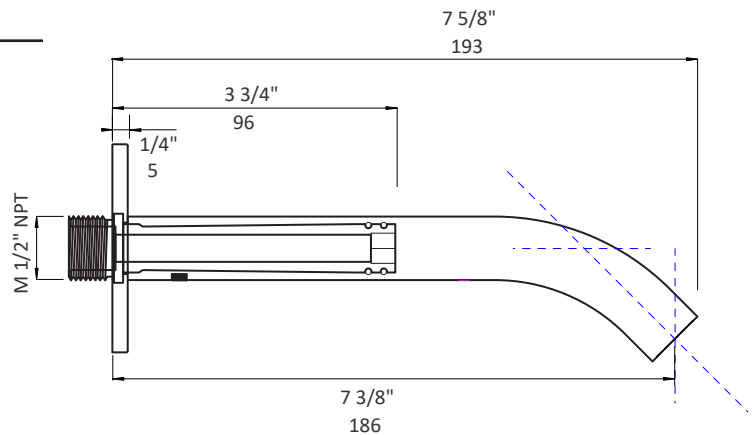

# LACAVA

ARCH  
tub spout  
12555

## Specifications:

<b>Installation:</b>	wall mount spout with round plate
<b>Exterior Dimensions:</b>	Ø 3" D: 7 5/8"
<b>Material:</b>	solid brass construction
<b>Weight:</b>	2.3 lbs
<b>Connection IN:</b>	M 1/2" NPT
<b>Water flow rate:</b>	6.5 GPM (43.5 PSI)
<b>Finishes:</b>	CR - polished chrome

## Features:

- wall-mount tub spout
- mixer valve sold separately
- easy adjustable installation

## Recommended Items:

- 12340.1 pressure balanced mixer with knob handle
- 12340L pressure balanced mixer with lever handle

SUGGESTED ROUGH-IN INSTALLATION  
(NOT PROVIDED)

LACAVA reserves the right to revise any dimension or information on this sheet without notice. Dimensions are nominal and may vary within an industry accepted tolerance of 1/4". Drawings provided herein are meant to give the user an idea of the product and are not made to scale. Location of plumbing is meant for reference, your specific application may vary.  
Revised: 08/16/2019