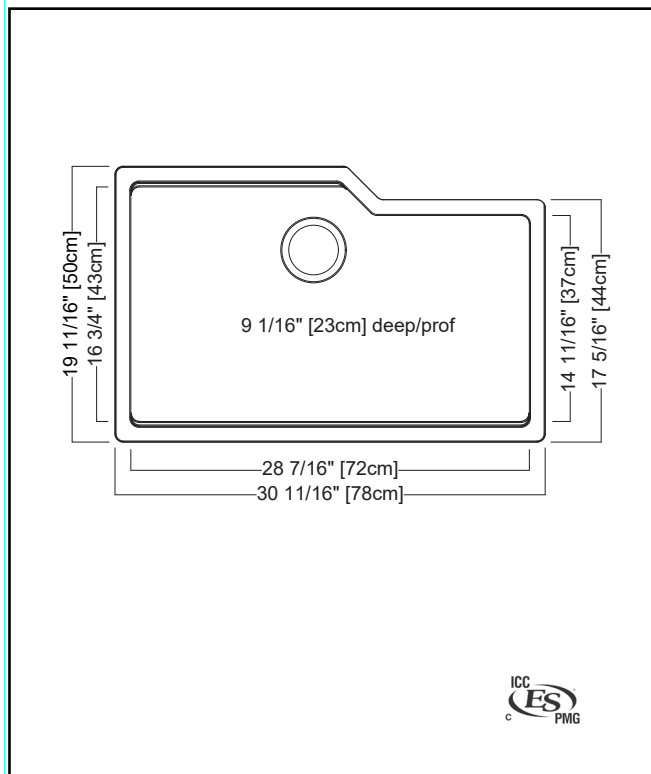

KINDRED

GRANITE SERIES

SINGLE BOWL 31" UNDERMOUNT SINK

- MODEL: MGS2031U-9MBKN (MATTE BLACK)
- MODEL: MGS2031U-9PWTN (POLAR WHITE)
- MODEL: MGS2031U-9CHAN (CHAMPAGNE)
- MODEL: MGS2031U-9ONN (ONYX)
- MODEL: MGS2031U-9ESN (MOCHA)
- MODEL: MGS2031U-9SMN (STORM)
- MODEL: MGS2031U-9SGN (STONE GREY)

TECHNICAL FEATURES

OVERALL SINK SIZE (OD)	19 11/16" FB x 31 1/16" LR
BOWL SIZE (ID)	16 3/4" FB x 28 7/16" LR x 9 1/16" DP
MINIMUM CABINET SIZE	33"
CORNER RADIUS	15 mm
DRAIN HOLE LOCATION	Rear
INSTALLATION TYPE	Undermount
SOUND DAMPENING	Natural Sound Absorbing
WEIGHT	33.0 lbs
WARRANTY	Limited Lifetime
COUNTRY OF ORIGIN	Slovakia