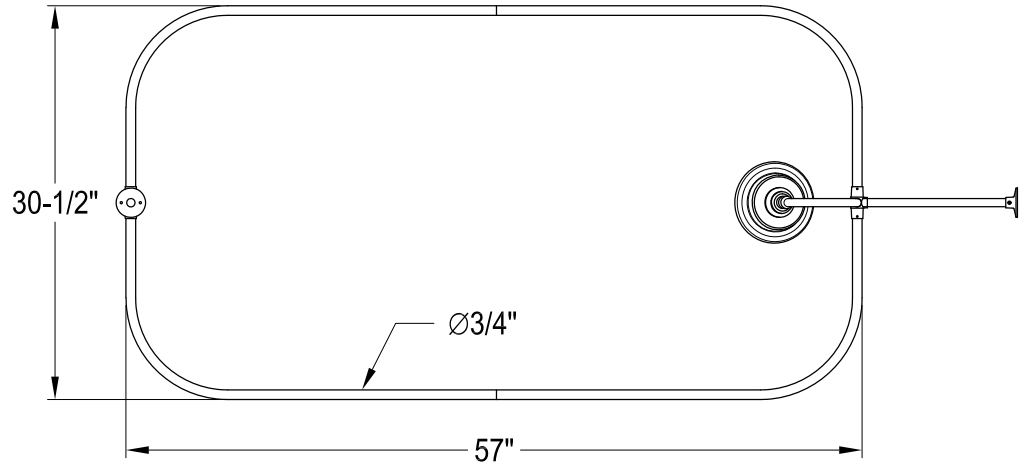

# CCK4140,1,2,5,8PL

Shower Combo

## CC461,2,5,8 Single Offset Bath Supply

## CC2091,2,5,8 Tub Waste & Overflow