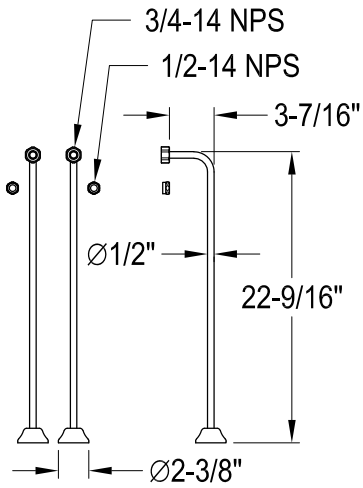

# CCK4140,1,2,5,8PL

Shower Combo

## CC461,2,5,8 Single Offset Bath Supply

## CC2091,2,5,8 Tub Waste & Overflow