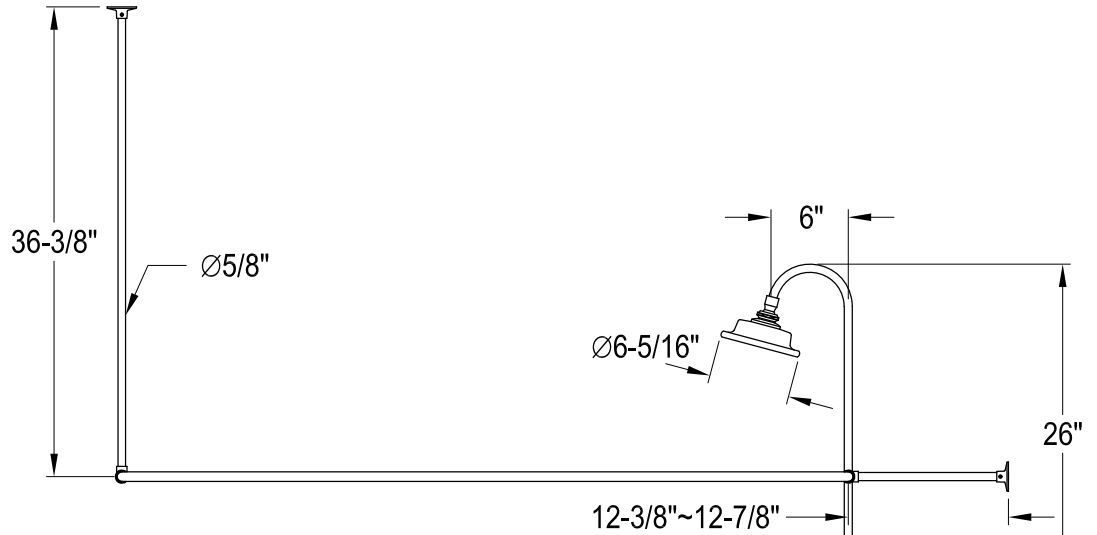

# CCK4140,1,2,5,8PL

Shower Combo

## CC461,2,5,8 Single Offset Bath Supply

## CC2091,2,5,8 Tub Waste & Overflow