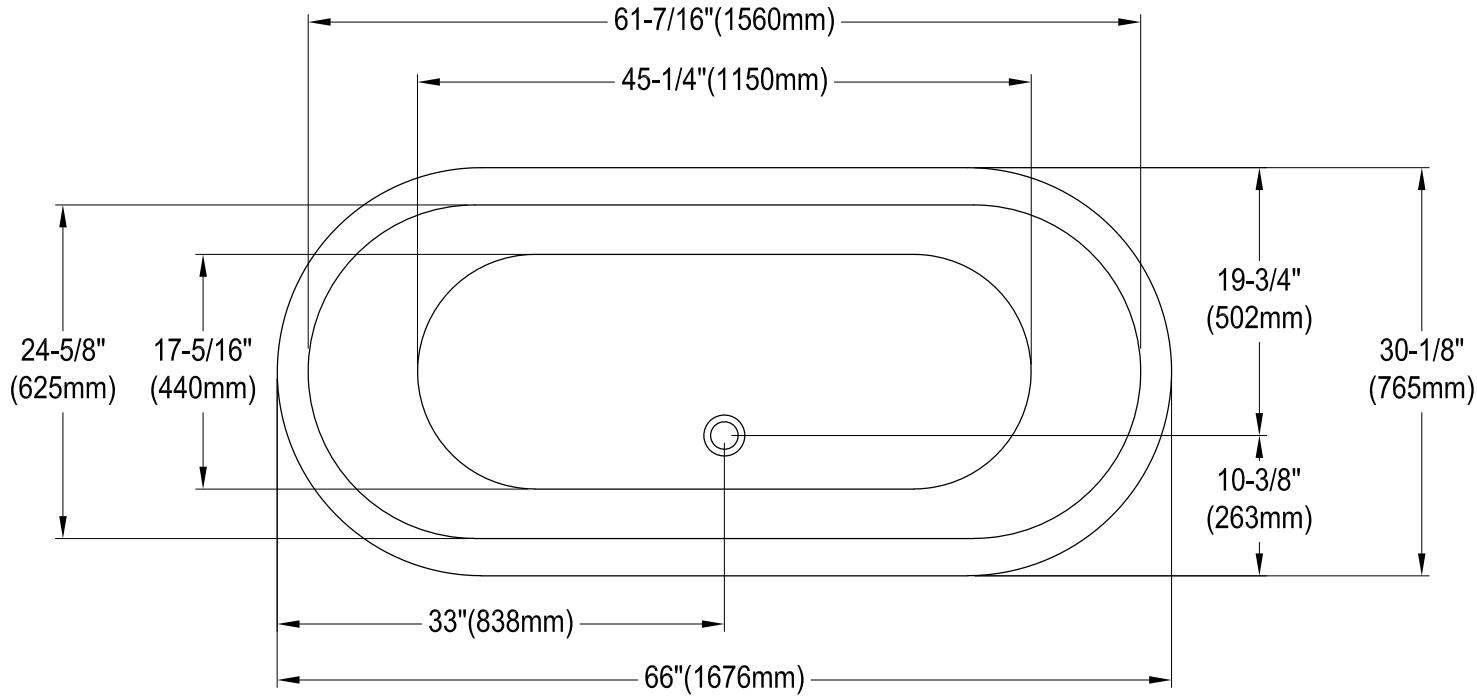

# VBTND663013NB0,1,5,8

66" Cast Iron Clawfoot Tub

Section A-A