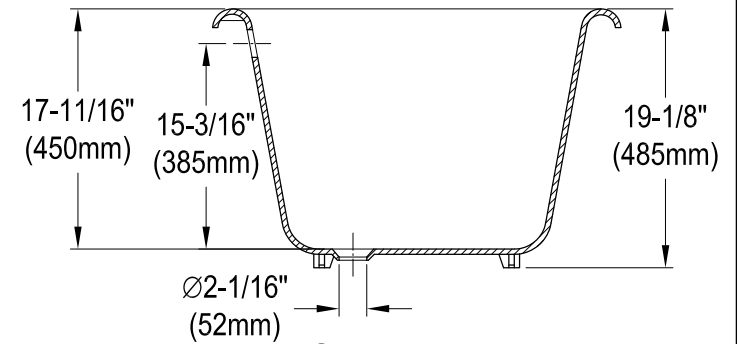

# VBTND663013NB0,1,5,8

66" Cast Iron Clawfoot Tub

Section A-A