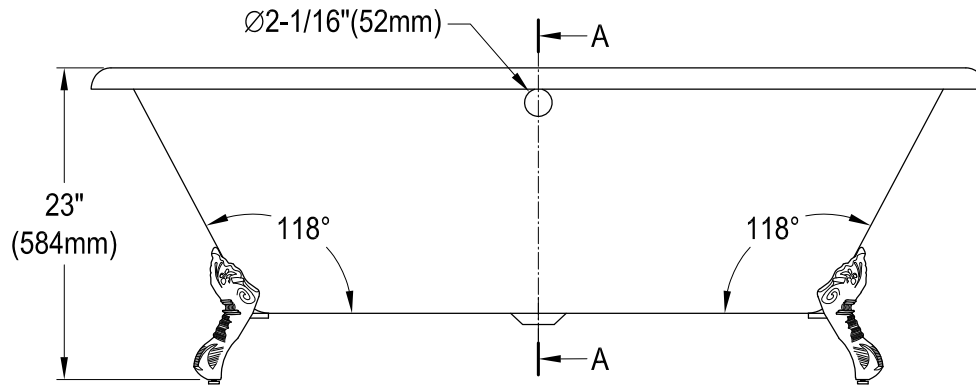

# VBTND663013NB0,1,5,8

66" Cast Iron Clawfoot Tub

Section A-A