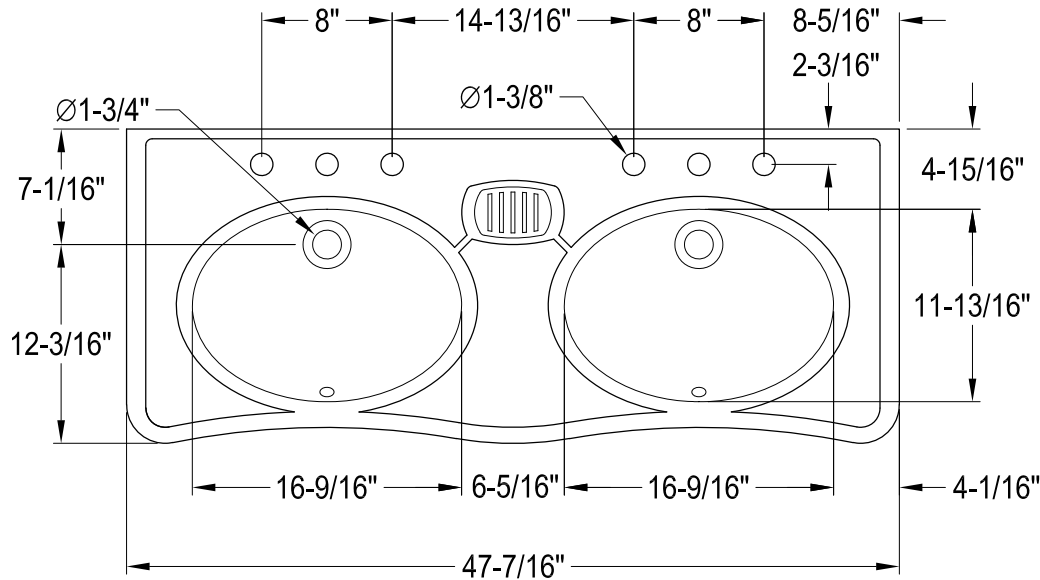

VPBT14880,1,7,8ST

47" Double Bowl Console Sink With Stainless Steel Legs

Sink Back View