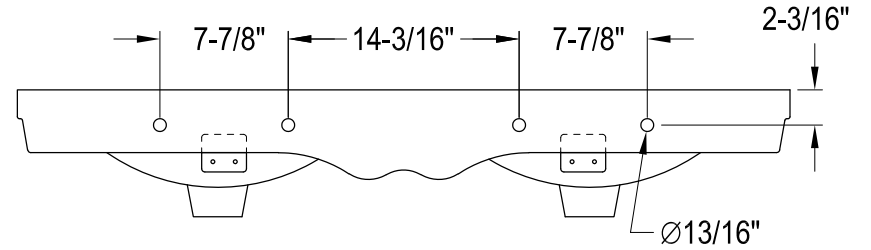

VPBT14880,1,7,8ST

47" Double Bowl Console Sink With Stainless Steel Legs

Sink Back View