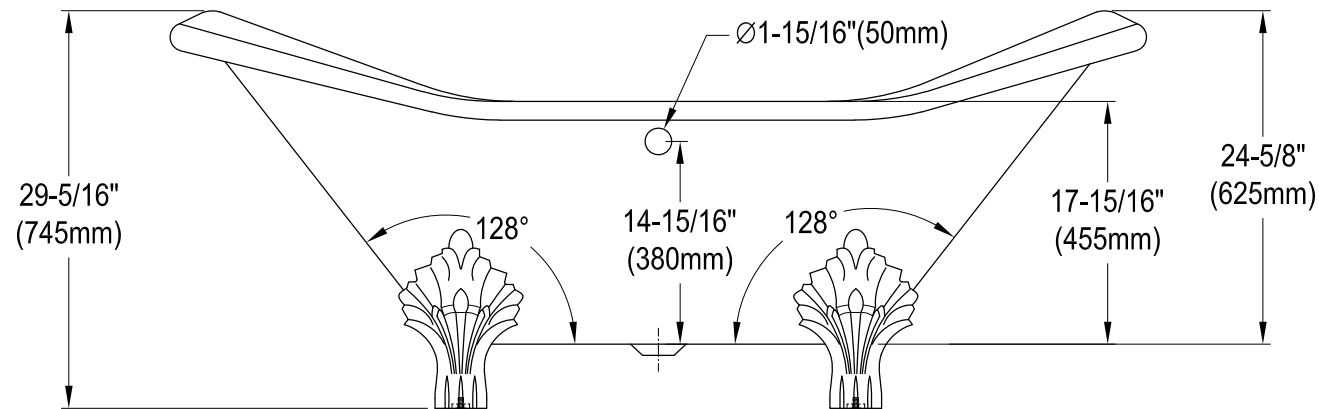

VCTND7231NC0,1,5,8

72" Cast Iron Clawfoot Tub

M10 x 20 (4 pcs)
■■■■

Section A-A