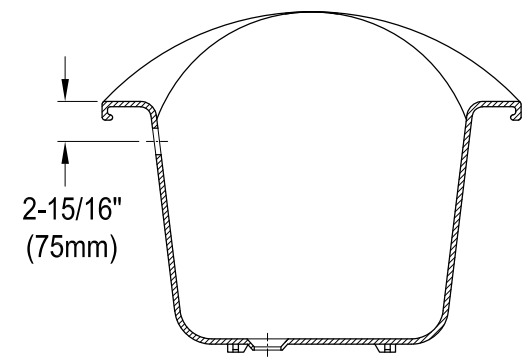

VCTND7231NC0,1,5,8

72" Cast Iron Clawfoot Tub

M10 x 20 (4 pcs)
■■■■

Section A-A