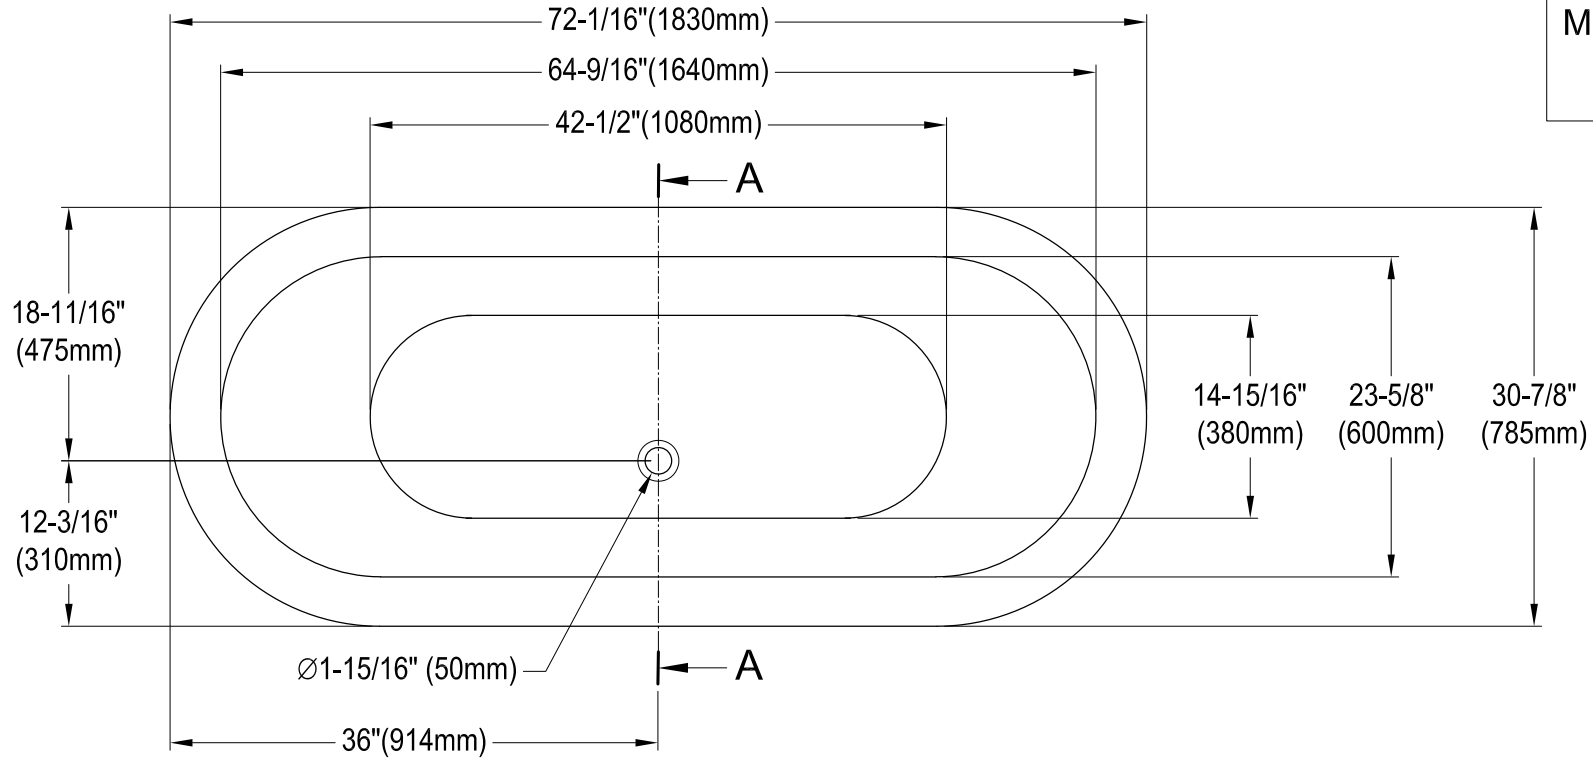

VCTND7231NC0,1,5,8

72" Cast Iron Clawfoot Tub

M10 x 20 (4 pcs)
■■■■

Section A-A