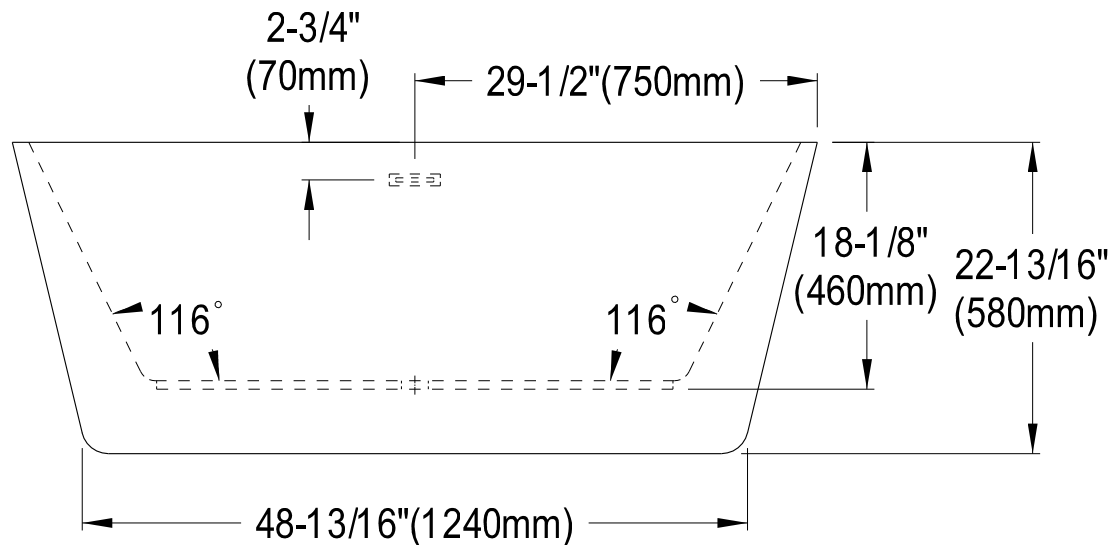

VTDE603023

60" Acrylic Tub With Square Overflow & Pop-Up Drain

M12 x 81 (4 pcs)

Section A-A

Ref# VTDE603023 | 2017-06-B