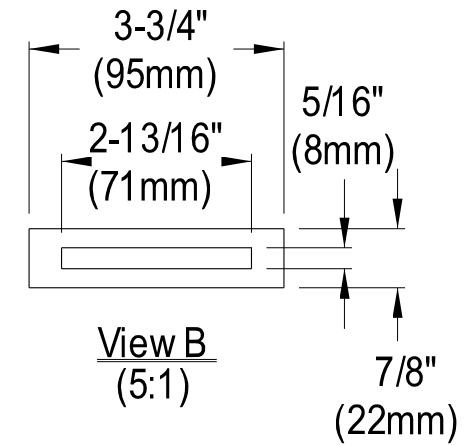

VTDE603023

60" Acrylic Tub With Square Overflow & Pop-Up Drain

M12 x 81 (4 pcs)

Section A-A

Ref# VTDE603023 | 2017-06-B