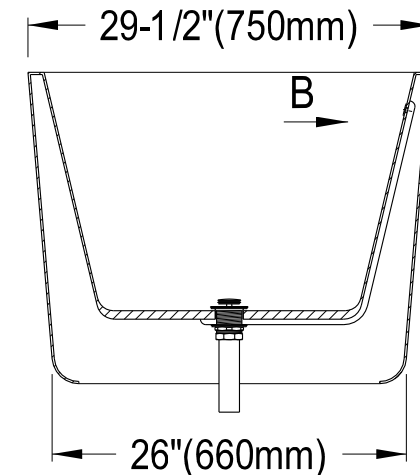

VTDE603023

60" Acrylic Tub With Square Overflow & Pop-Up Drain

M12 x 81 (4 pcs)

Section A-A

Ref# VTDE603023 | 2017-06-B