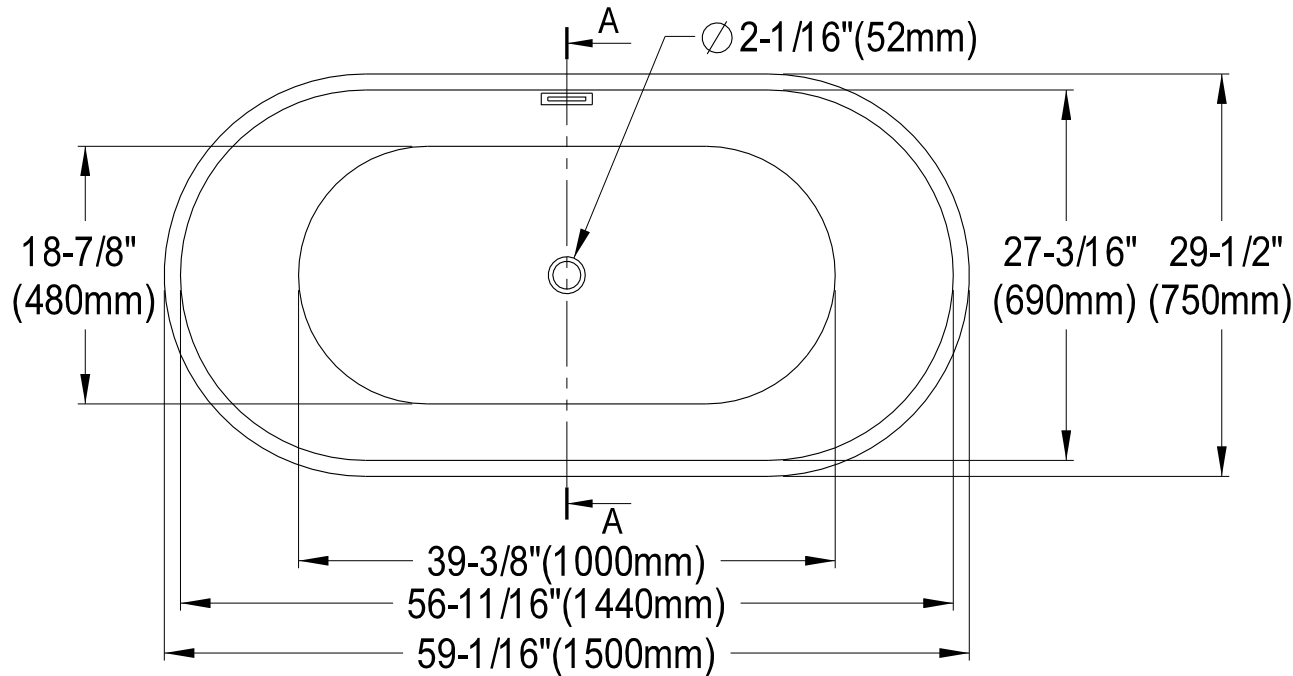

VTDE603023

60" Acrylic Tub With Square Overflow & Pop-Up Drain

M12 x 81 (4 pcs)

Section A-A

Ref# VTDE603023 | 2017-06-B