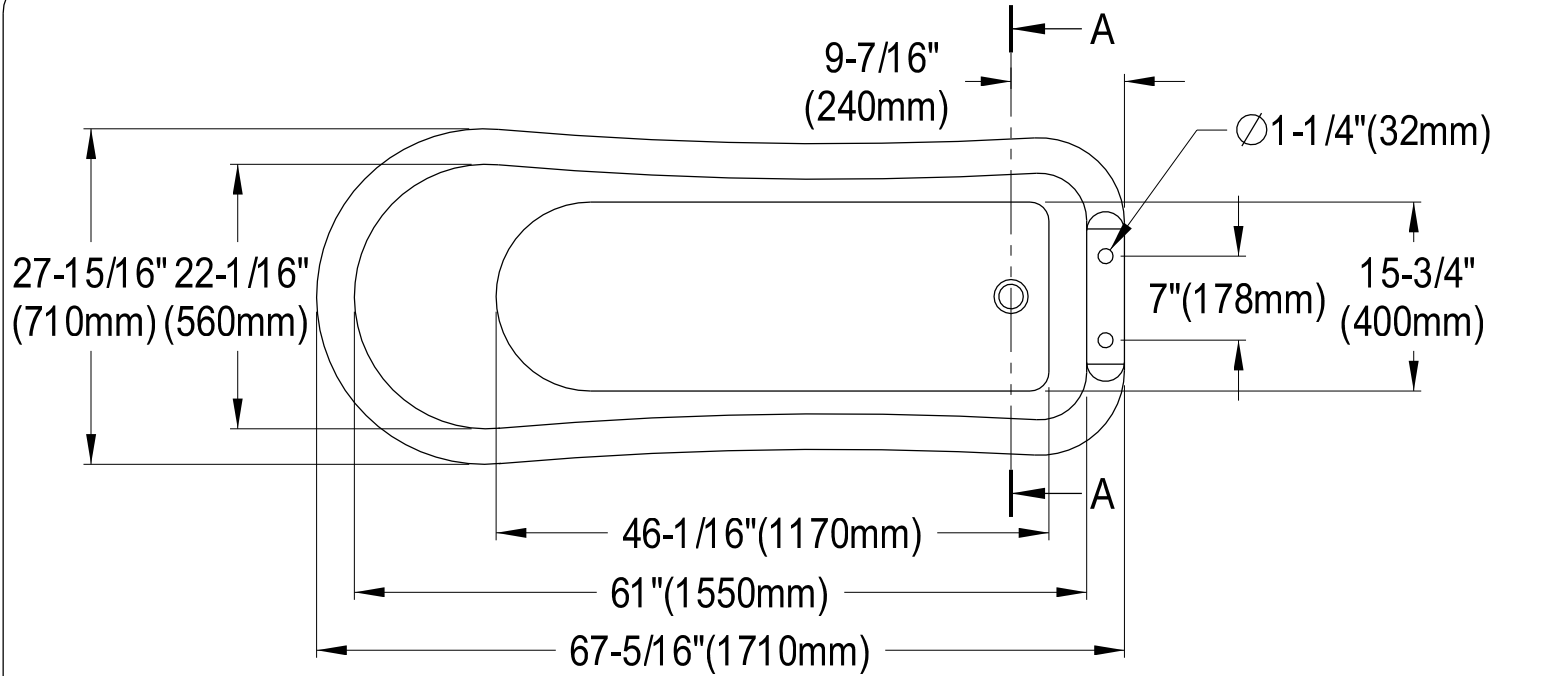

VTDE692823C1, 2, 5, 8, W

67" Acrylic Slipper Bathtub With 7" Faucet Drillings

Section A-A