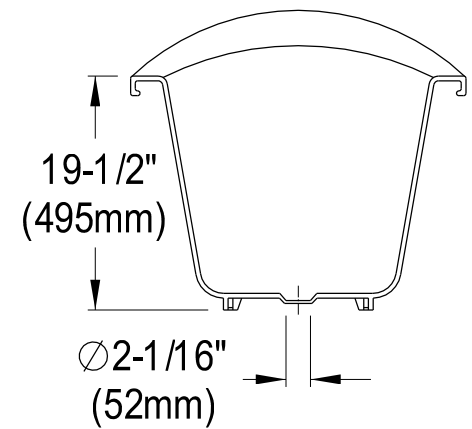

VTDE692823C1, 2, 5, 8, W

67" Acrylic Slipper Bathtub With 7" Faucet Drillings

Section A-A