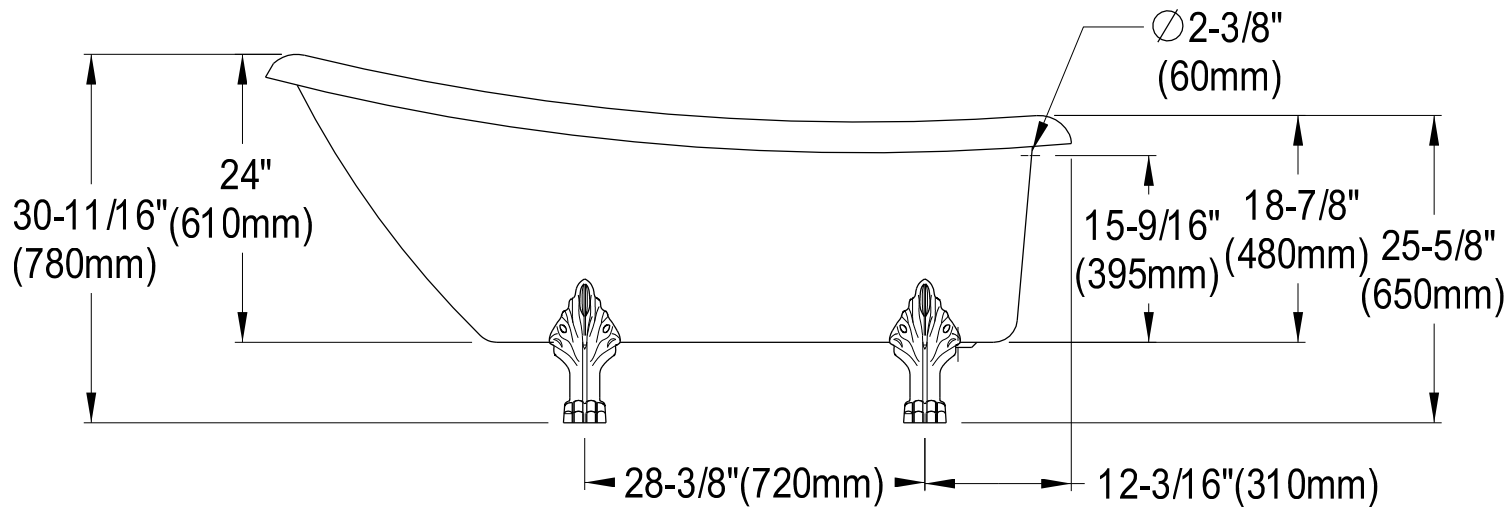

VTDE692823C1, 2, 5, 8, W

67" Acrylic Slipper Bathtub With 7" Faucet Drillings

Section A-A