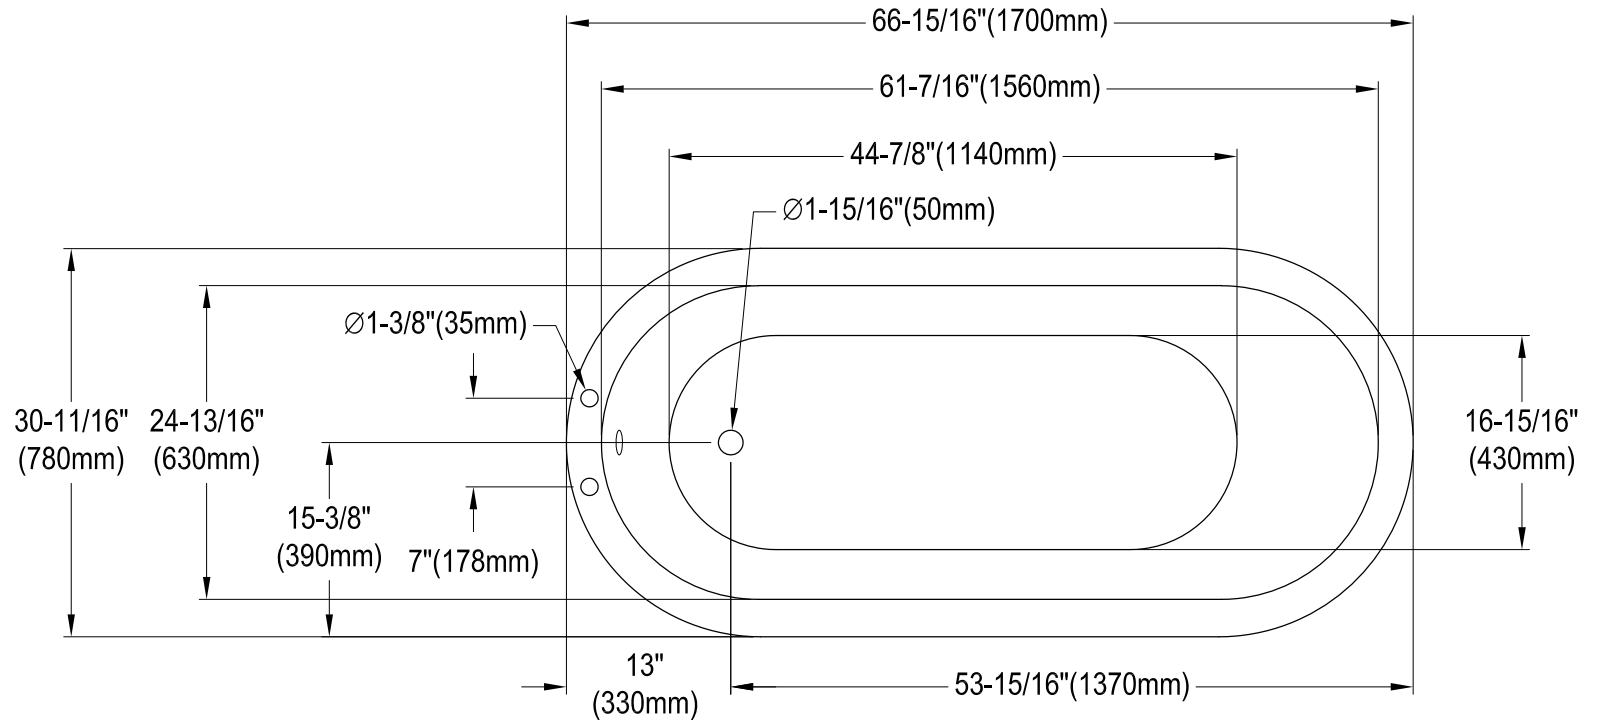

# VCT7D673122ZB0,1,5,8

67" Cast Iron Clawfoot Tub With 7" Faucet Drillings

M10 x 20 (4 pcs)

Section A-A