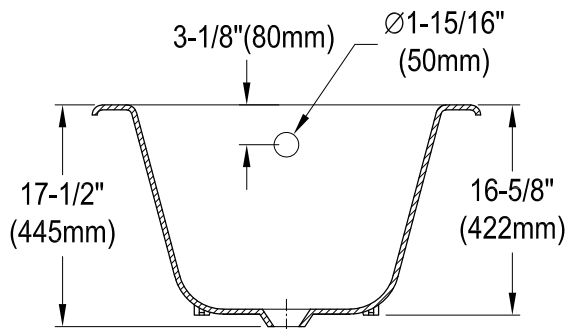

# VCT7D673122ZB0,1,5,8

67" Cast Iron Clawfoot Tub With 7" Faucet Drillings

M10 x 20 (4 pcs)

Section A-A