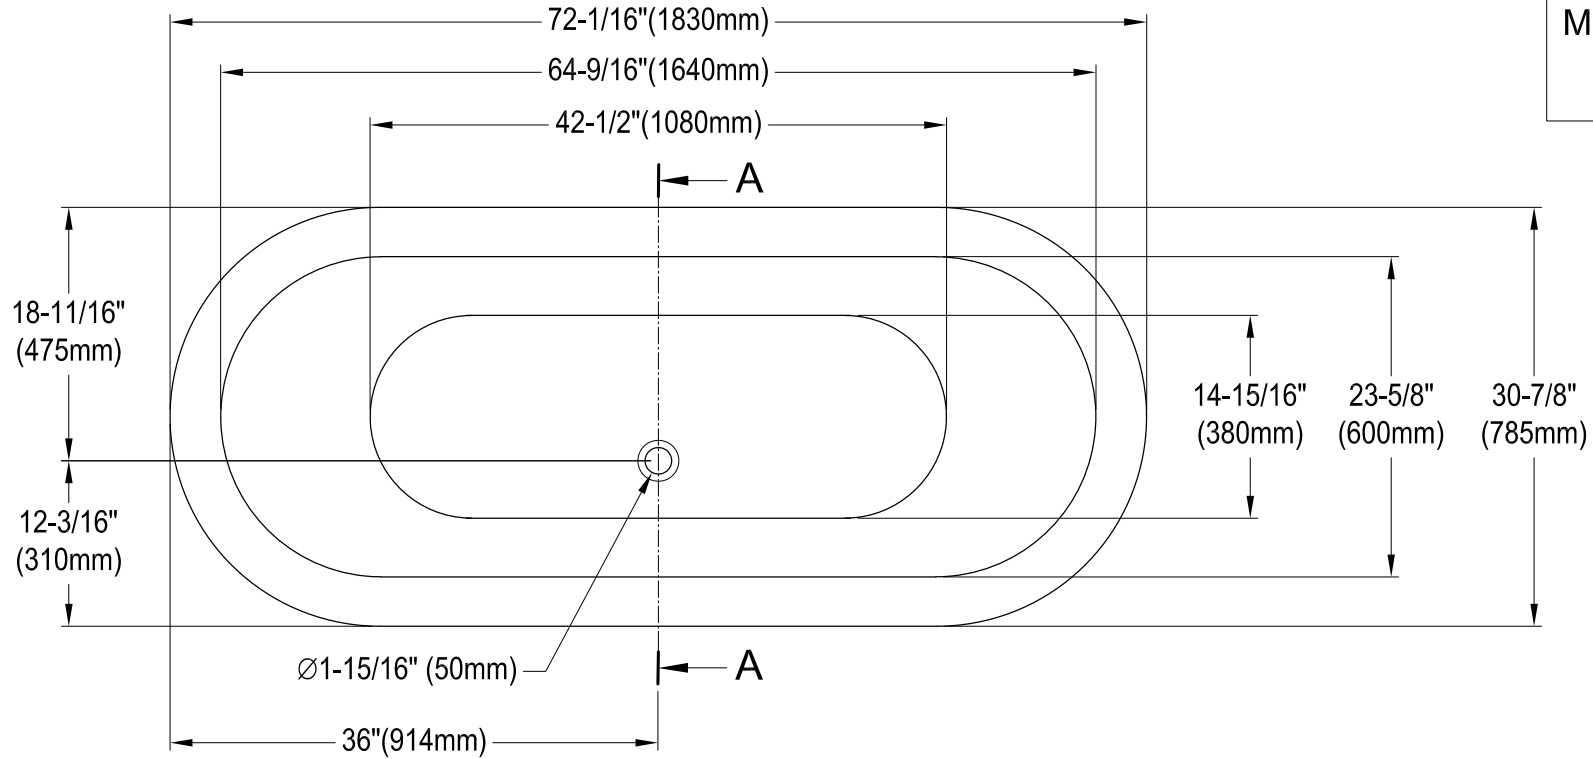

# VCTND7231NC0,1,5,8

72" Cast Iron Clawfoot Tub

M10 x 20 (4 pcs)  
■■■■

Section A-A