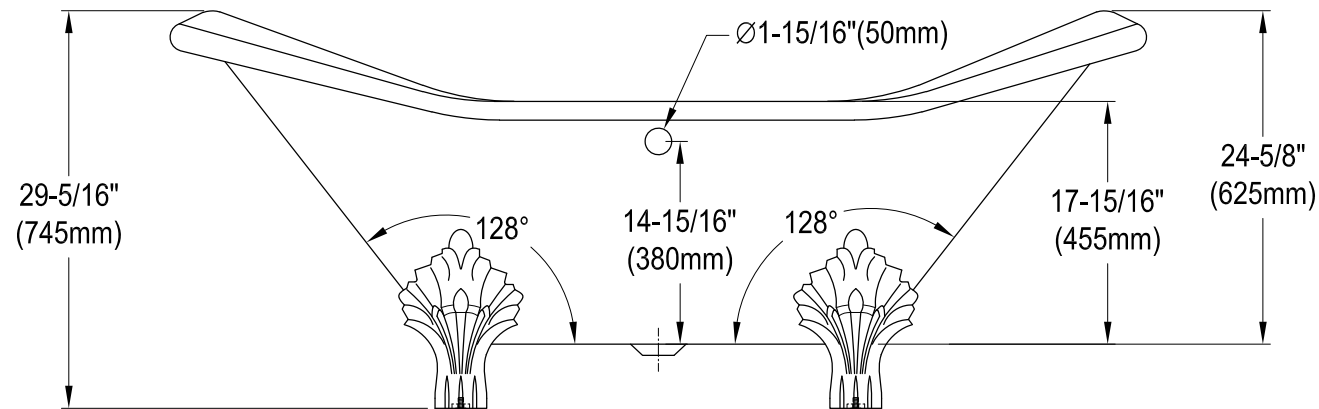

# VCTND7231NC0,1,5,8

72" Cast Iron Clawfoot Tub

M10 x 20 (4 pcs)  
■■■■

Section A-A