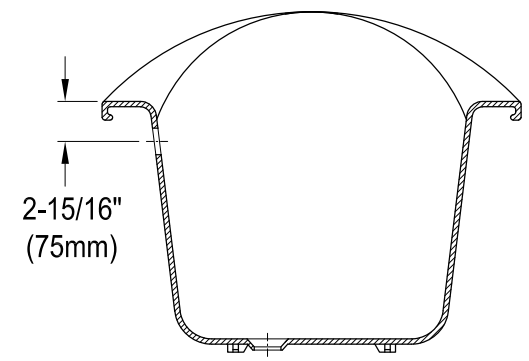

# VCTND7231NC0,1,5,8

72" Cast Iron Clawfoot Tub

M10 x 20 (4 pcs)  
■■■■

Section A-A