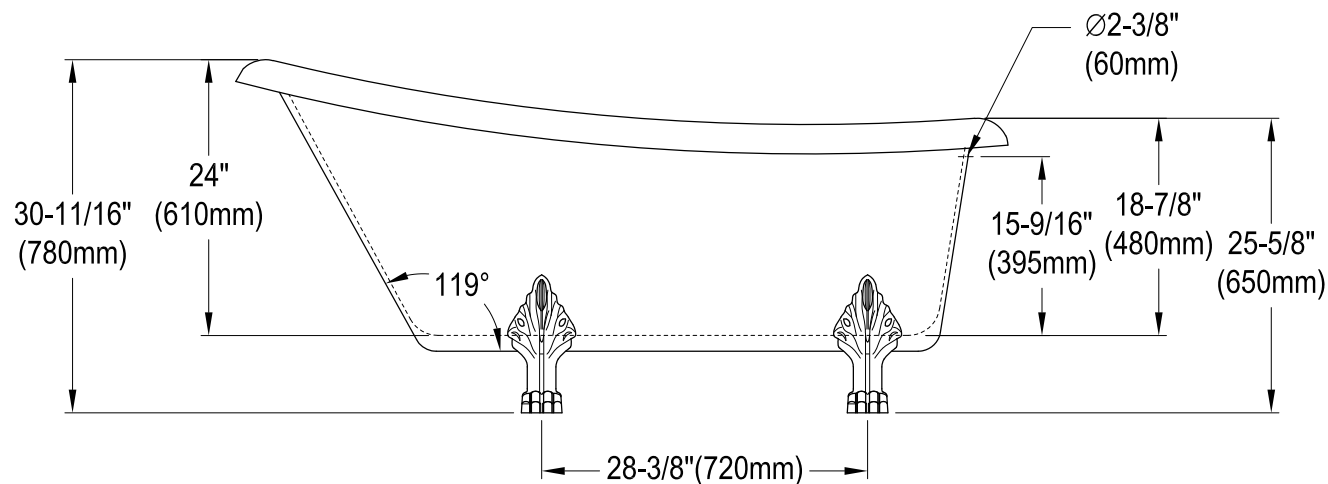

VT7DE672826C1,2,5,8

67" Acrylic Clawfoot Tub With 7" Faucet Drillings

Section A-A