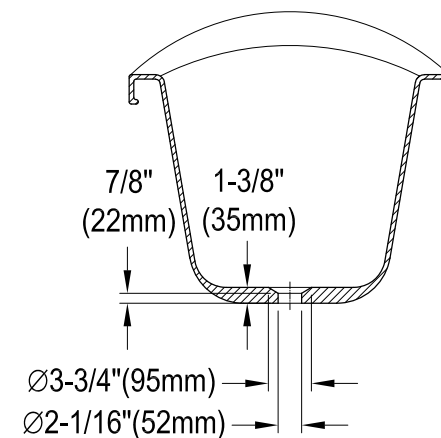

VT7DE672826C1,2,5,8

67" Acrylic Clawfoot Tub With 7" Faucet Drillings

Section A-A