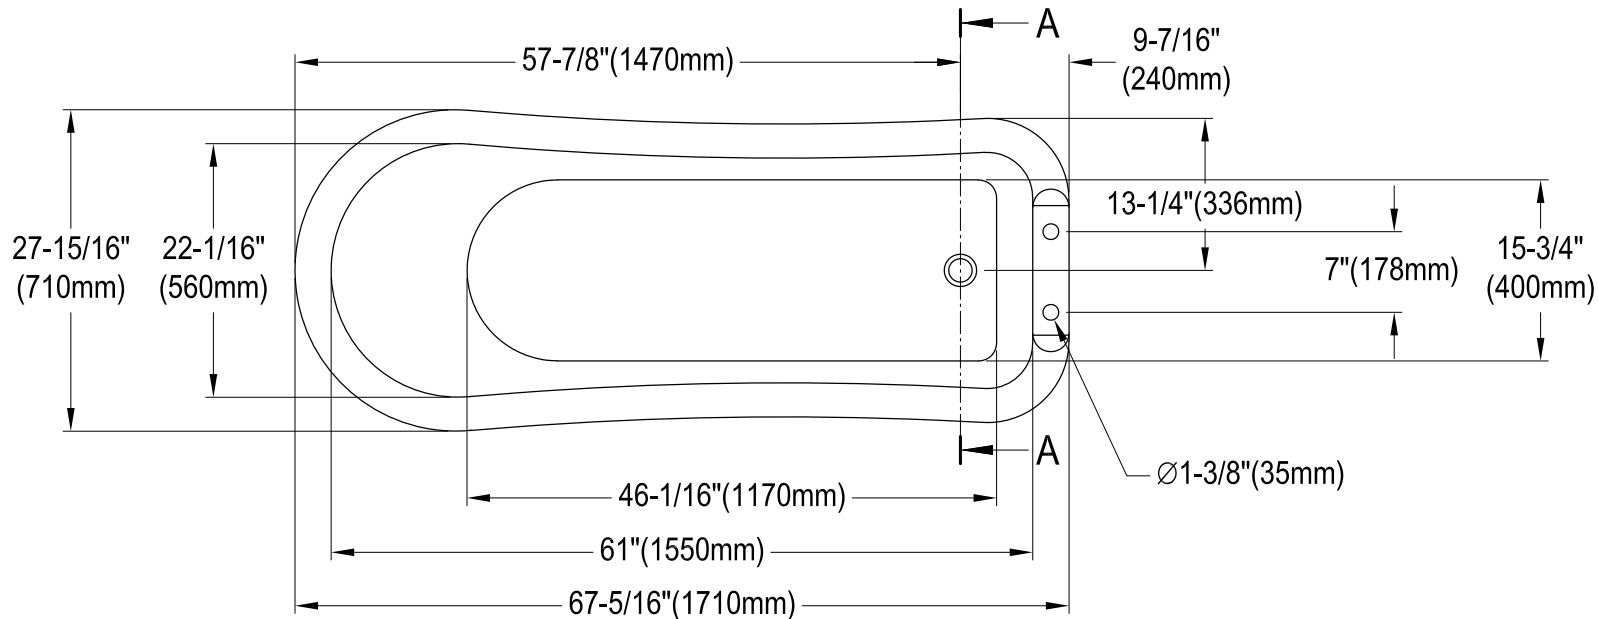

VT7DE672826C1,2,5,8

67" Acrylic Clawfoot Tub With 7" Faucet Drillings

Section A-A