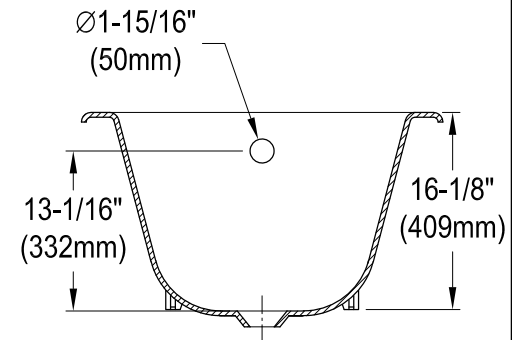

VCT7D5731B0,1,2,5,6,8,W

57" Cast Iron Clawfoot Tub With 7" Faucet Drillings

M10 x 20 (4 pcs)

Section A-A