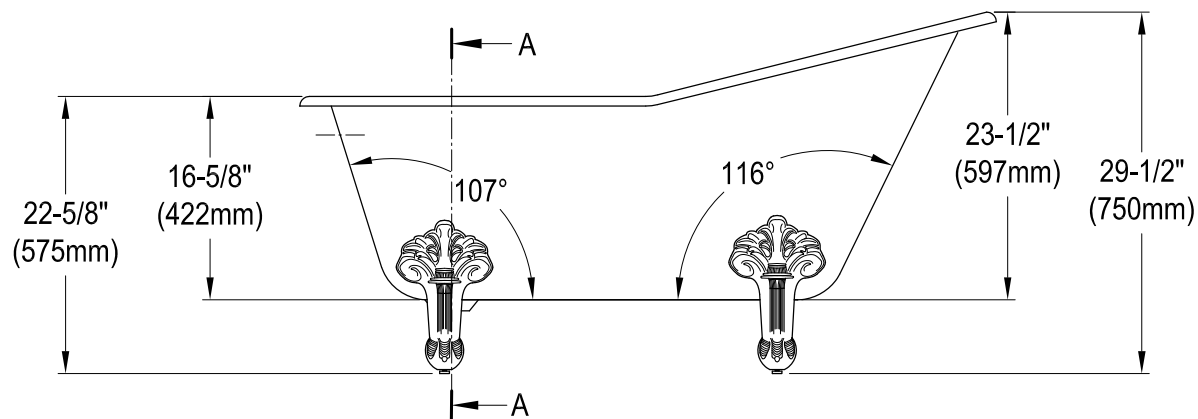

VCT7D5731B0,1,2,5,6,8,W

57" Cast Iron Clawfoot Tub With 7" Faucet Drillings

M10 x 20 (4 pcs)

Section A-A