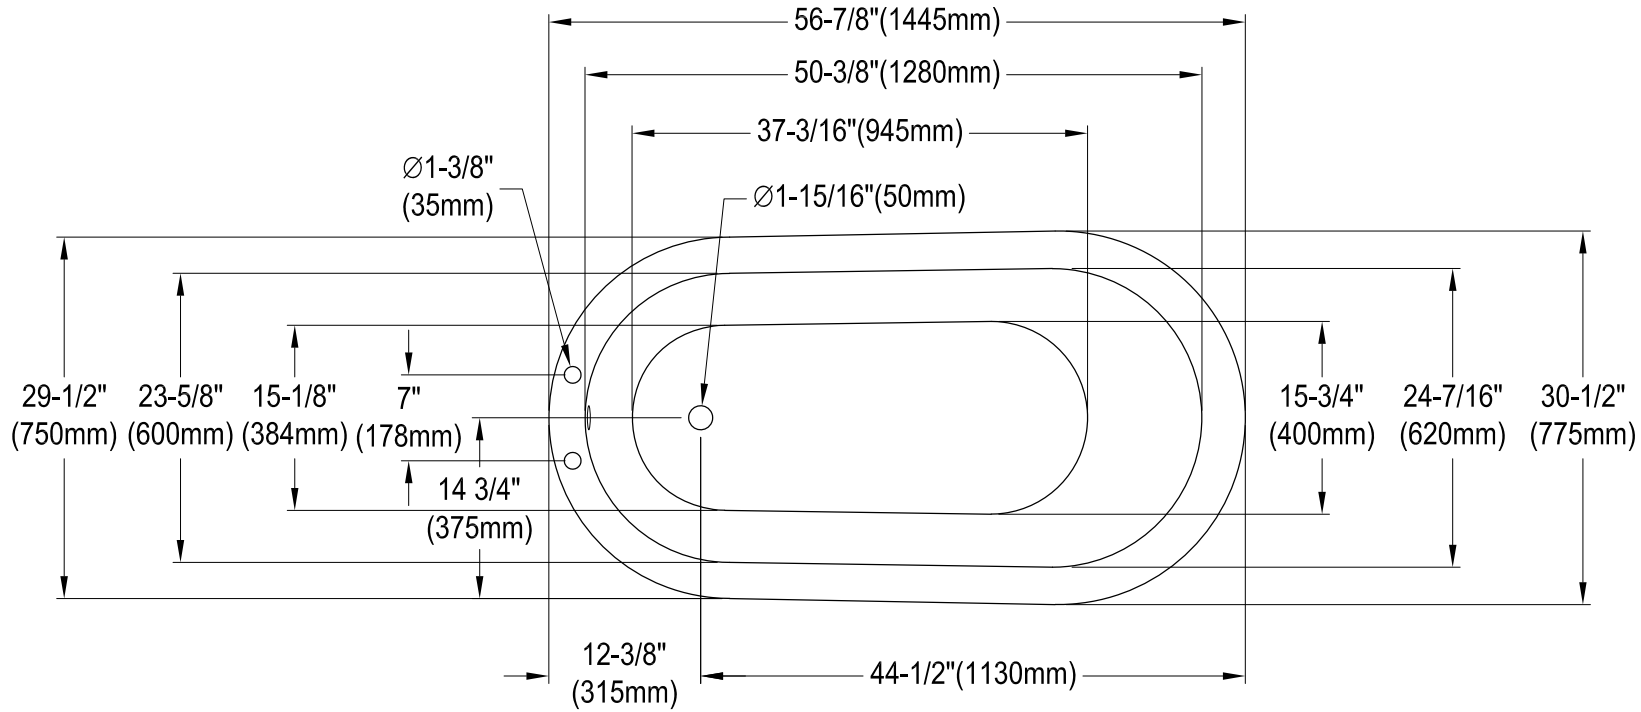

VCT7D5731B0,1,2,5,6,8,W

57" Cast Iron Clawfoot Tub With 7" Faucet Drillings

M10 x 20 (4 pcs)

Section A-A