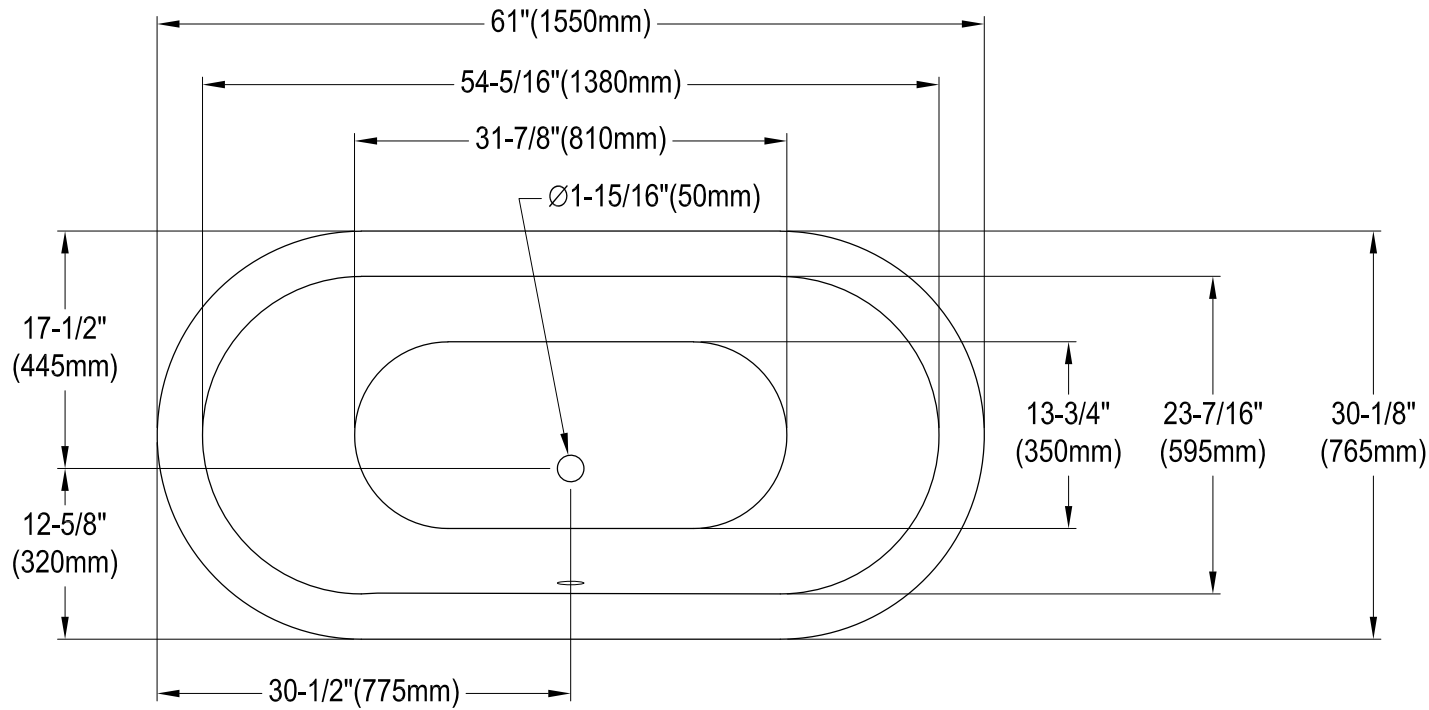

VCTNDS6130NC0,1,5,8

61" Cast Iron Clawfoot Tub

M10 x 20 (4 pcs)

Section A-A