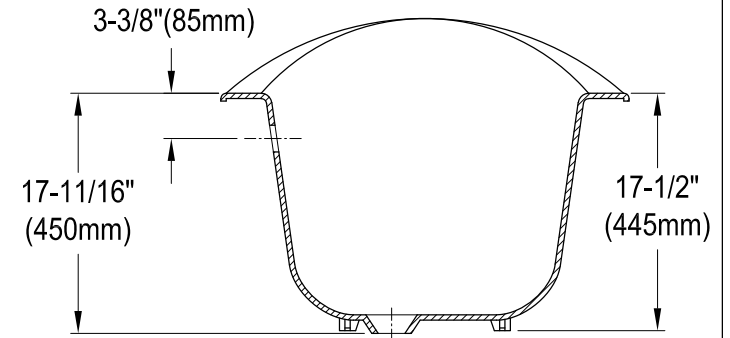

VCTNDS6130NC0,1,5,8

61" Cast Iron Clawfoot Tub

M10 x 20 (4 pcs)

Section A-A