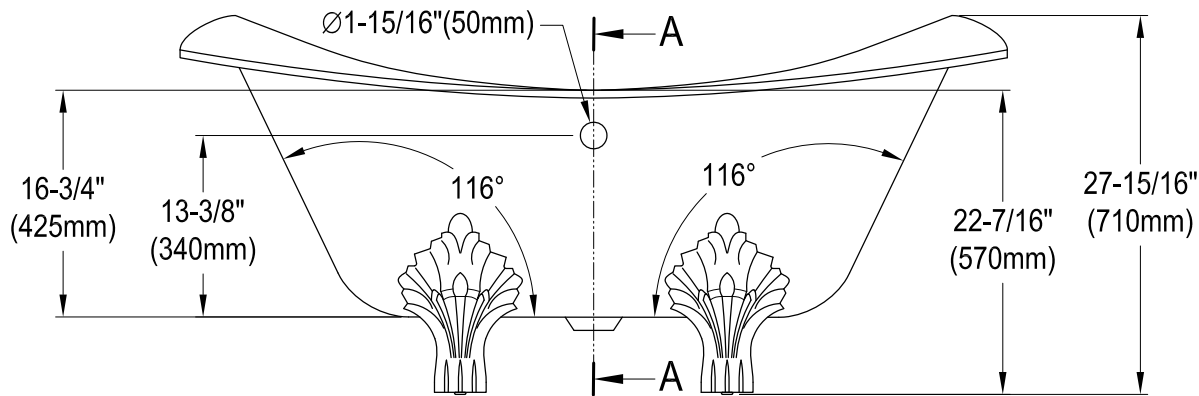

VCTNDS6130NC0,1,5,8

61" Cast Iron Clawfoot Tub

M10 x 20 (4 pcs)

Section A-A