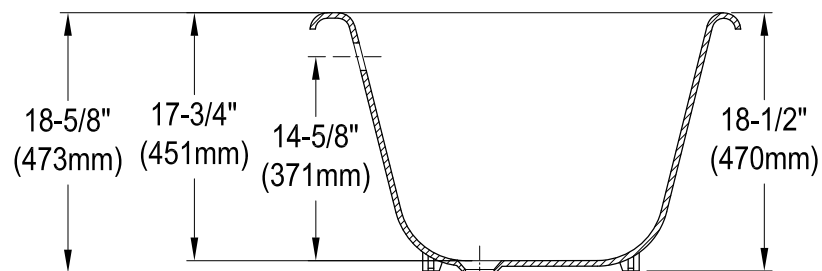

# VCT7DS6731NL0,1,2,5,8,W

67" Cast Iron Clawfoot Tub With 7" Faucet Drillings

M10 x 20 (4 pcs)

Section A-A