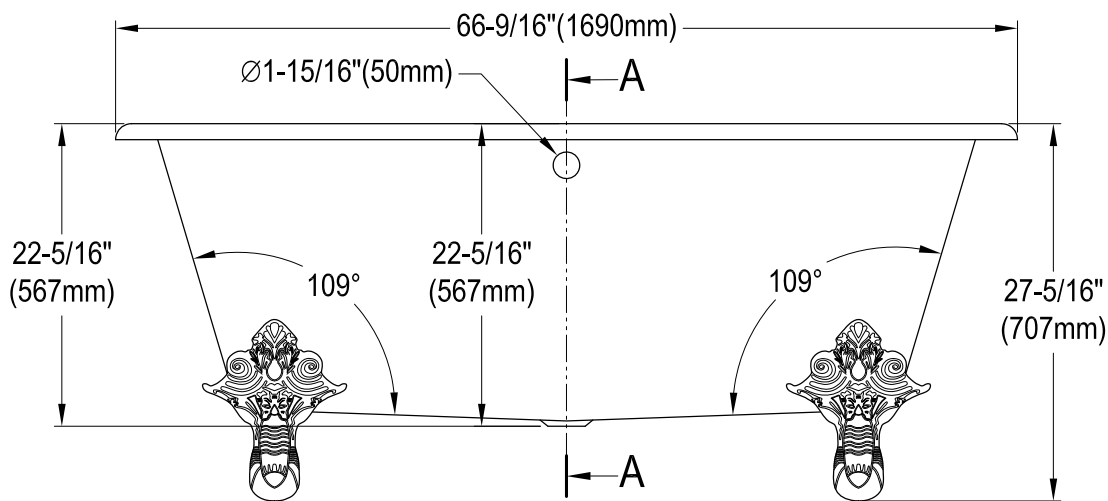

VCTQ7D6732NL0,1,2,5,8,W

67" Cast Iron Clawfoot Tub With 7" Faucet Drillings

M10 x 20 (4 pcs)

Section A-A