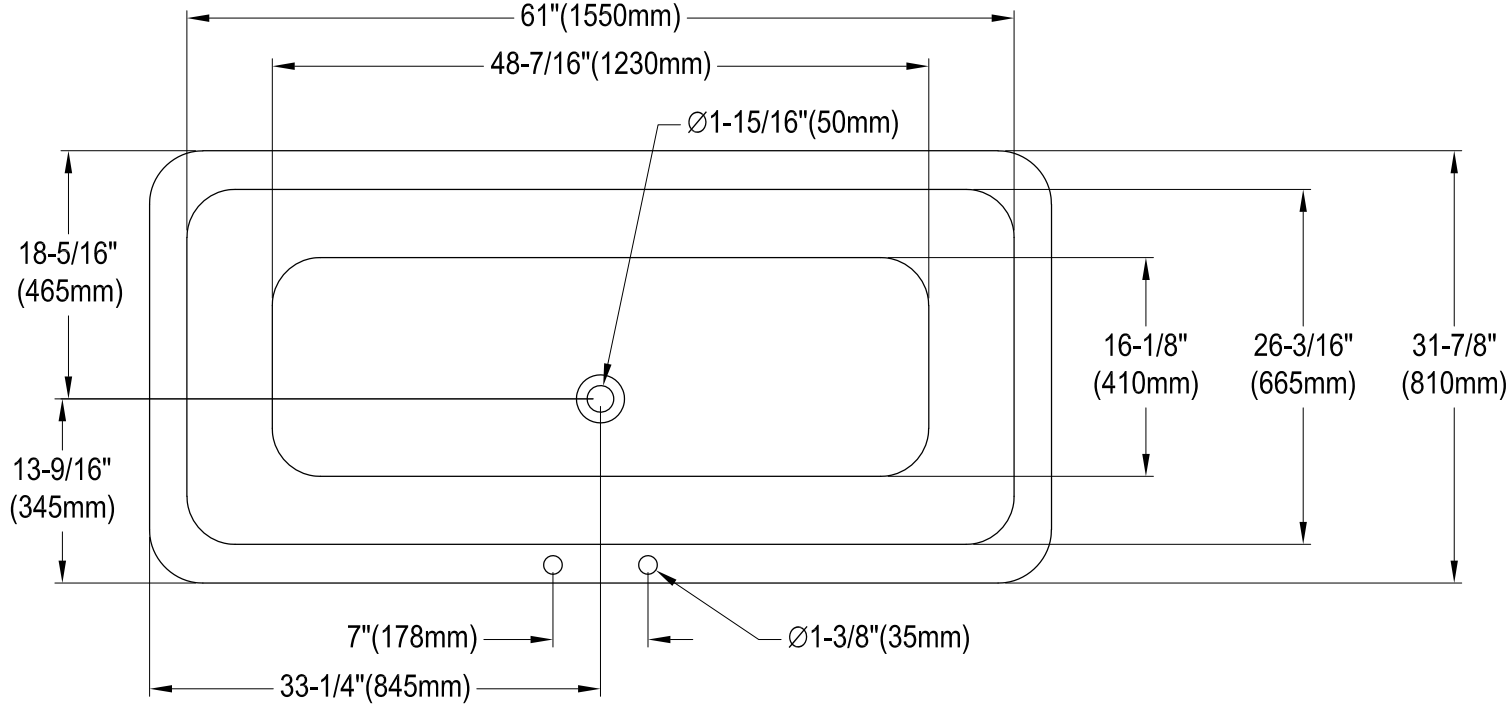

VCTQ7D6732NL0,1,2,5,8,W

67" Cast Iron Clawfoot Tub With 7" Faucet Drillings

M10 x 20 (4 pcs)

Section A-A