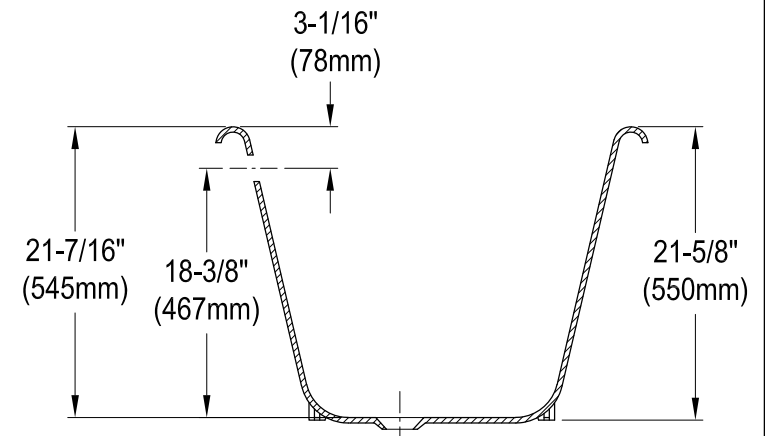

VCTQ7D6732NL0,1,2,5,8,W

67" Cast Iron Clawfoot Tub With 7" Faucet Drillings

M10 x 20 (4 pcs)

Section A-A