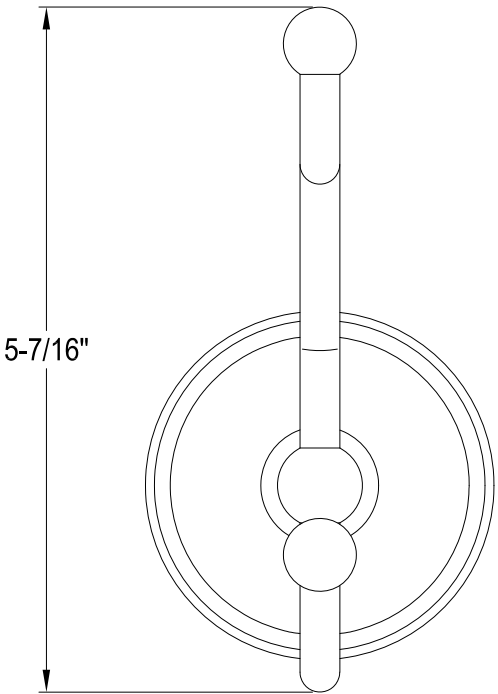

BA1113MB,C,PB,ORB,SN

24" Dual Towel Bar

BA1114MB,C,PB,ORB,SN

Towel Ring

BA1117MB,C,PB,ORB,SN

Robe Hook

BA1118MB,C,PB,ORB,SN

Toilet Paper Holder