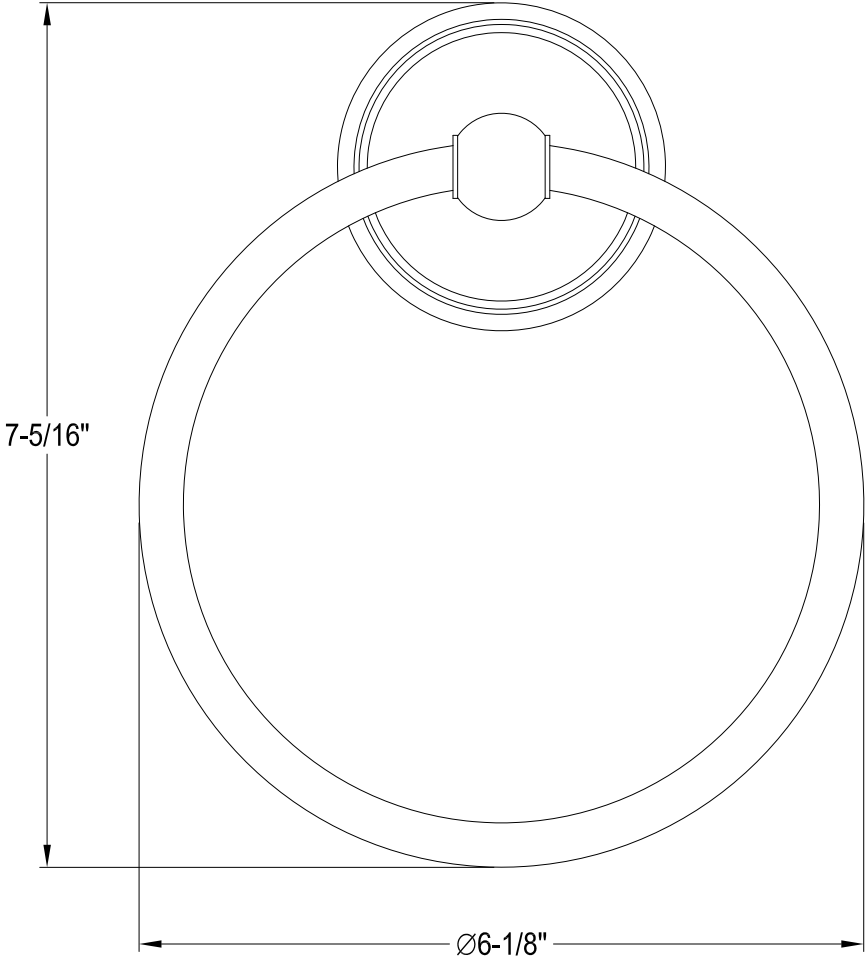

BA1113MB,C,PB,ORB,SN

24" Dual Towel Bar

BA1114MB,C,PB,ORB,SN

Towel Ring

BA1117MB,C,PB,ORB,SN

Robe Hook

BA1118MB,C,PB,ORB,SN

Toilet Paper Holder