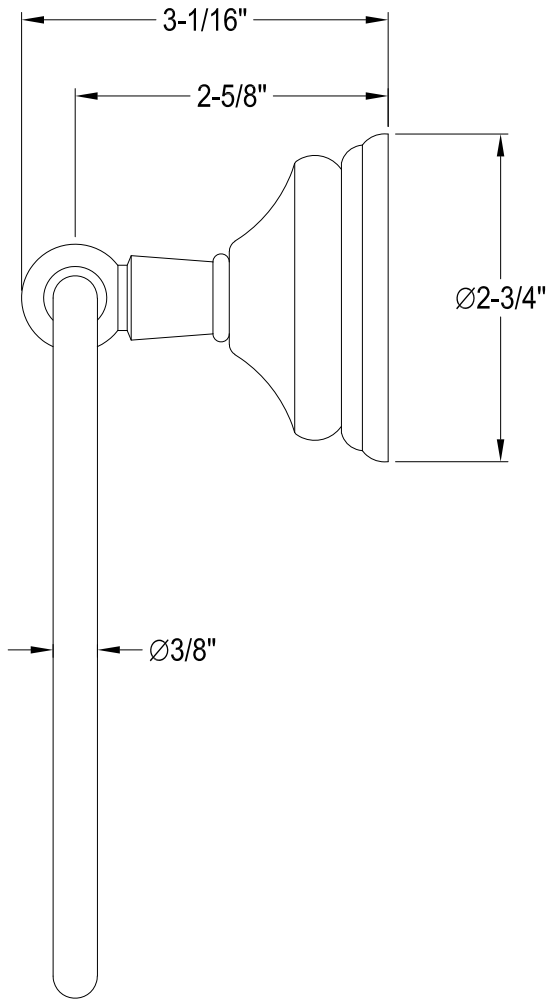

BA1113MB,C,PB,ORB,SN

24" Dual Towel Bar

BA1114MB,C,PB,ORB,SN

Towel Ring

BA1117MB,C,PB,ORB,SN

Robe Hook

BA1118MB,C,PB,ORB,SN

Toilet Paper Holder