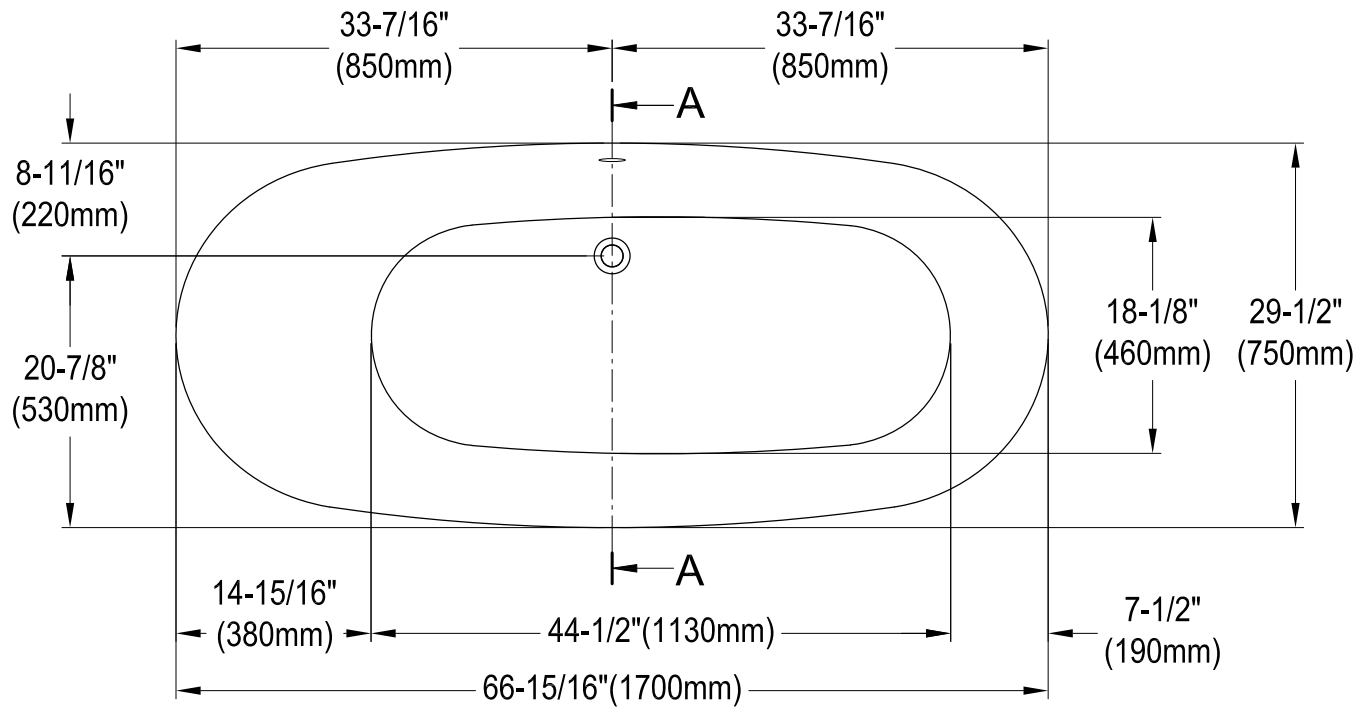

VTDE673023BA

67" Acrylic Freestanding Tub with Drain

M12 x 80 (6 pcs)

Drain Hole Size

(Scale 3:1)