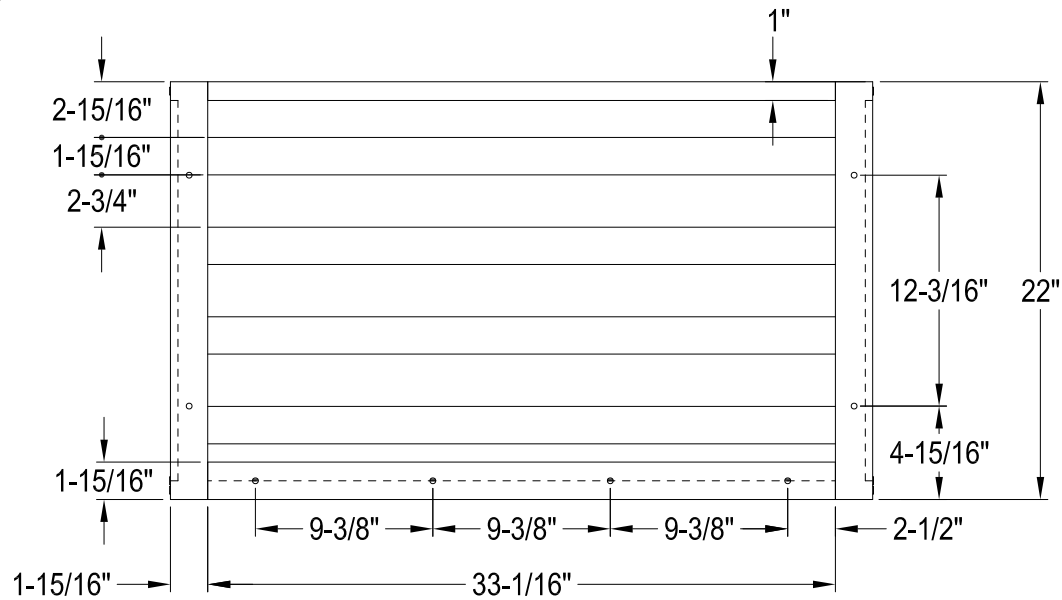

# VSP3722A0,1,5,7,8

Steel Bathroom Console Sink Base

VSPBRKT x 2 pcs  
(Scale 3:1)