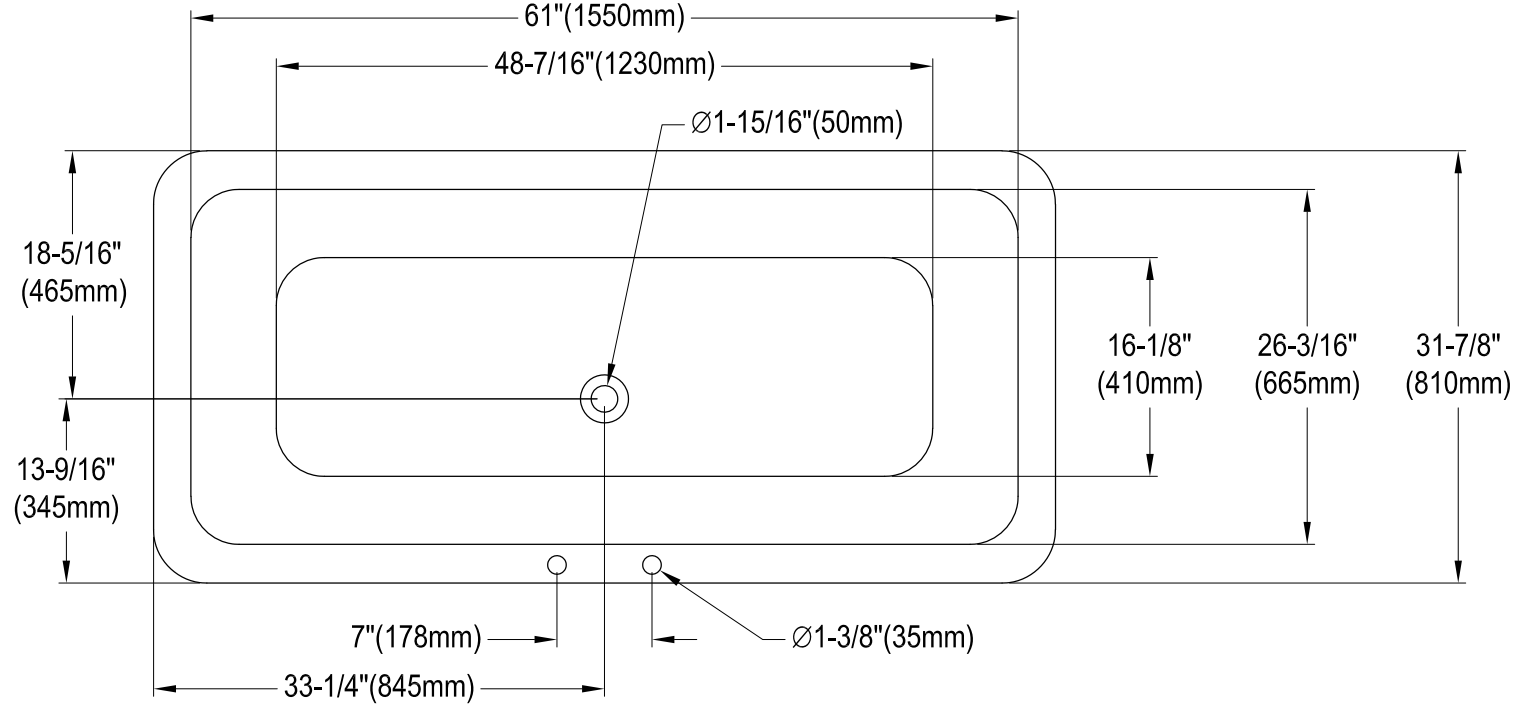

VCTQ7D6732NL0,1,2,5,8,W

67" Cast Iron Clawfoot Tub With 7" Faucet Drillings

M10 x 20 (4 pcs)
■■■■