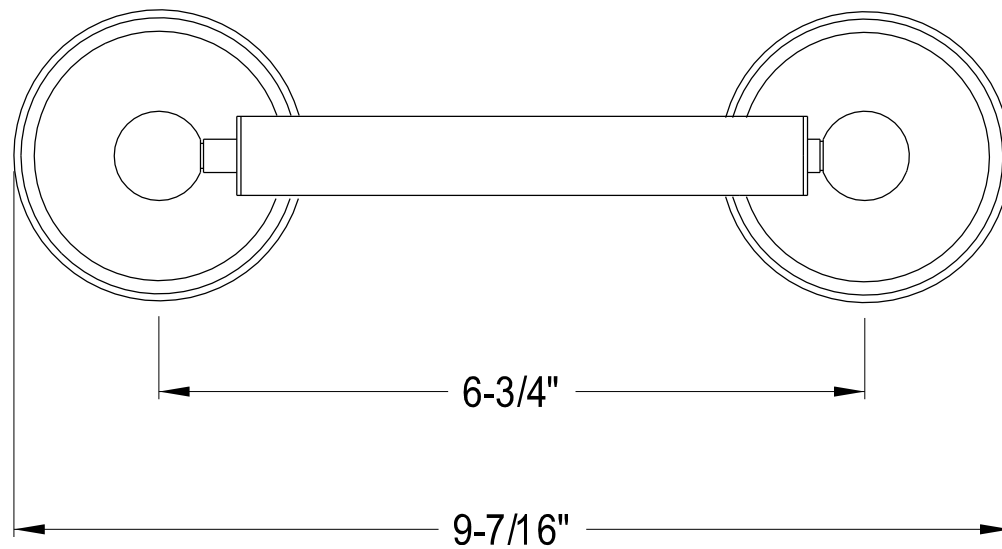

BA1112C,PB,ORB,SN

18" Towel Bar

BA1118C,PB,ORB,SN

Toilet Paper Holder

BA1119C, PB, ORB, SN

Glass Shelf