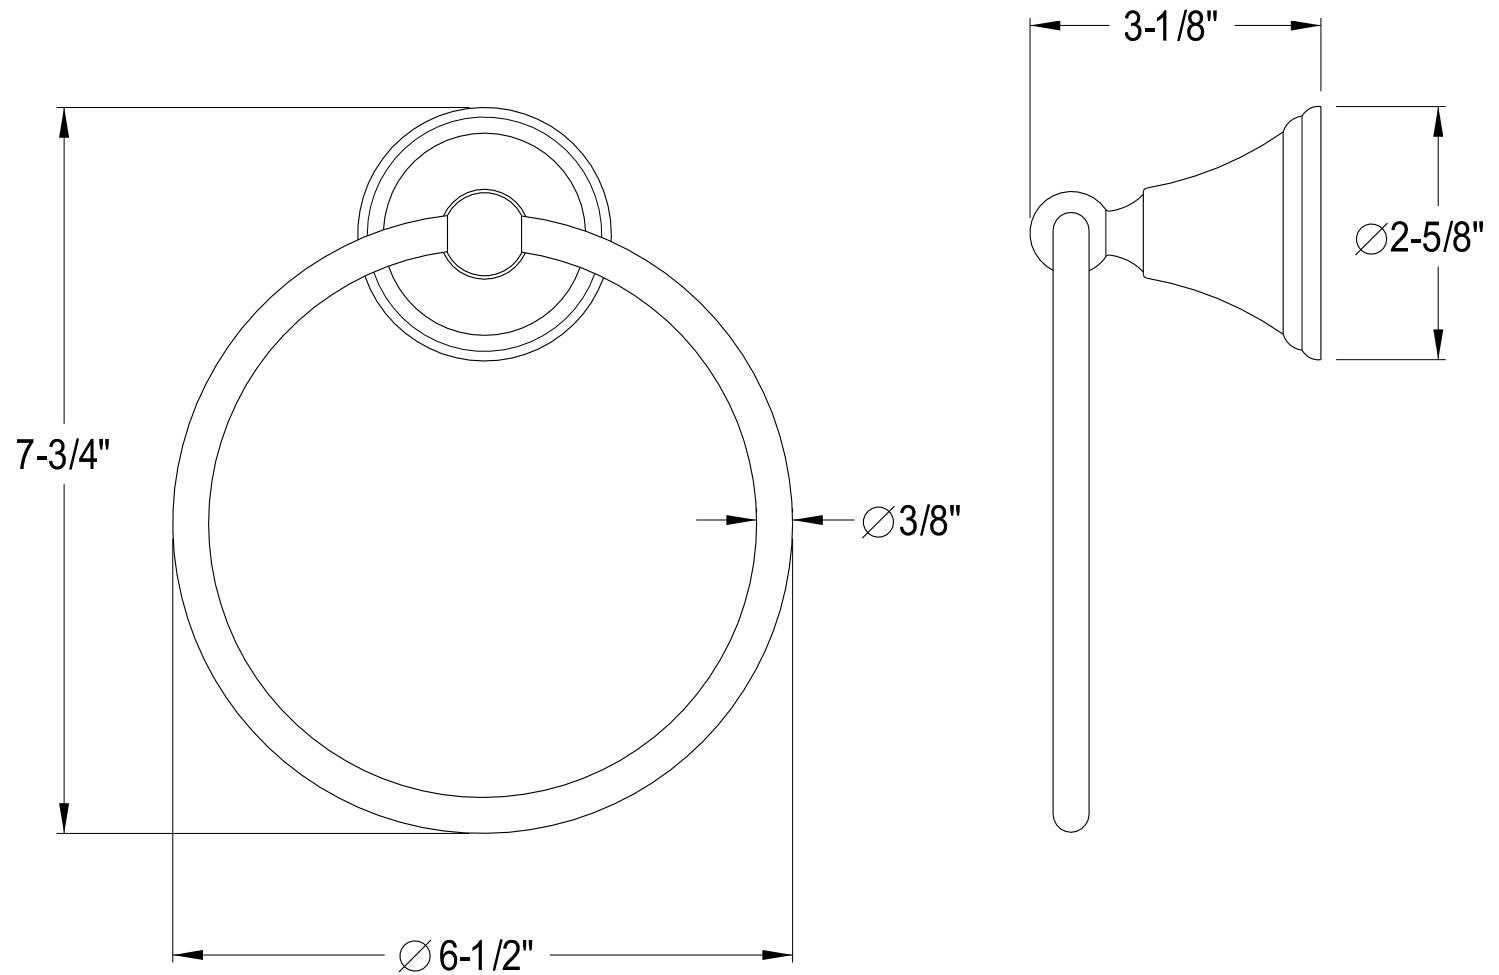

BA2973C,PB,ORB,SN

24" Dual Towel Bar

BA2974C,PB,ORB,SN

Towel Ring

BA2978C,PB,ORB,SN

Toilet Paper Holder