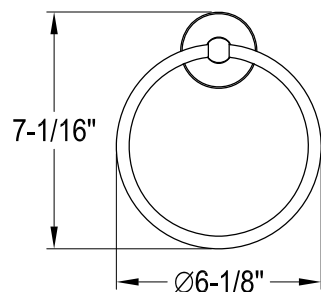

BAHK1612478K,C,AB,ORB,BB,SN

5 Pieces Bath Accessory

24" Towel Bar

18" Towel Bar

Robe Hook

Toilet Paper Holder

Towel Ring