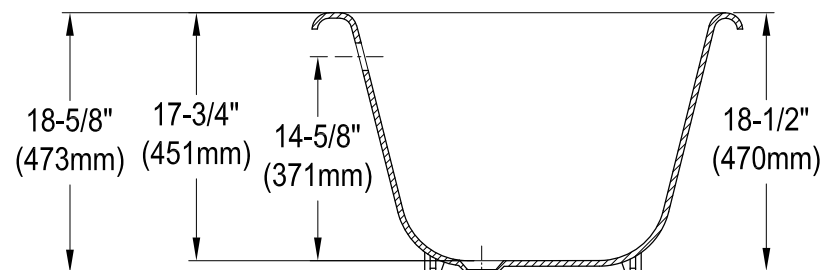

VCT7DS6731NL0,1,2,5,8,W

67" Cast Iron Clawfoot Tub With 7" Faucet Drillings

M10 x 20 (4 pcs)

Section A-A