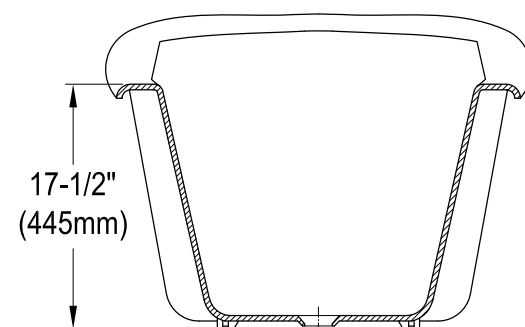

# NHVCT7D653129B0,1,2,5,6,8,W

61.5" Cast Iron Clawfoot Tub With 7" Faucet Drillings

Section A-A