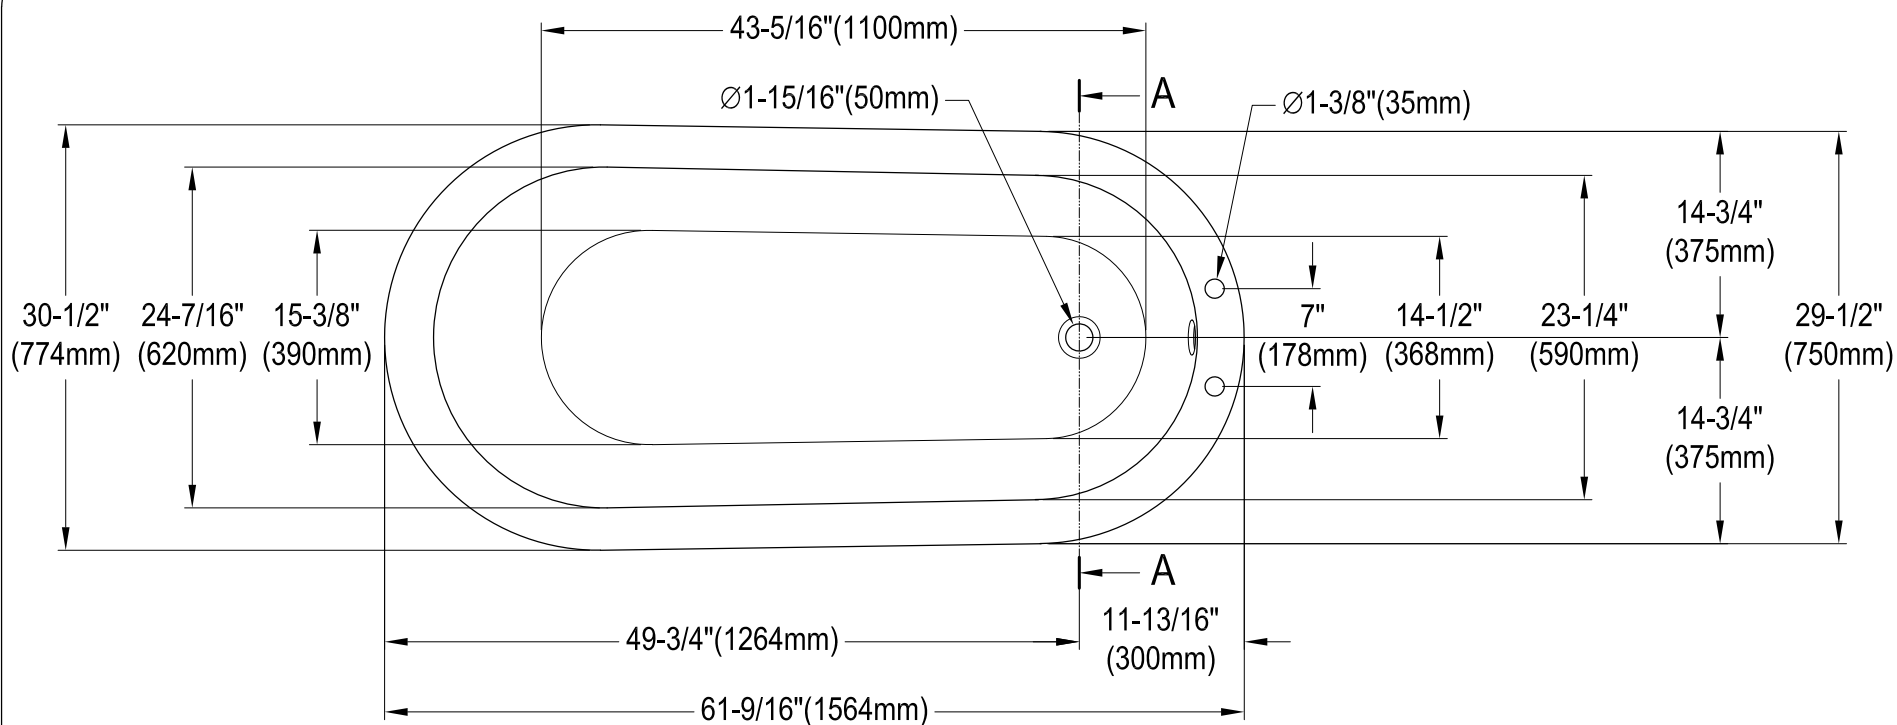

# NHVCT7D653129B0,1,2,5,6,8,W

61.5" Cast Iron Clawfoot Tub With 7" Faucet Drillings

Section A-A