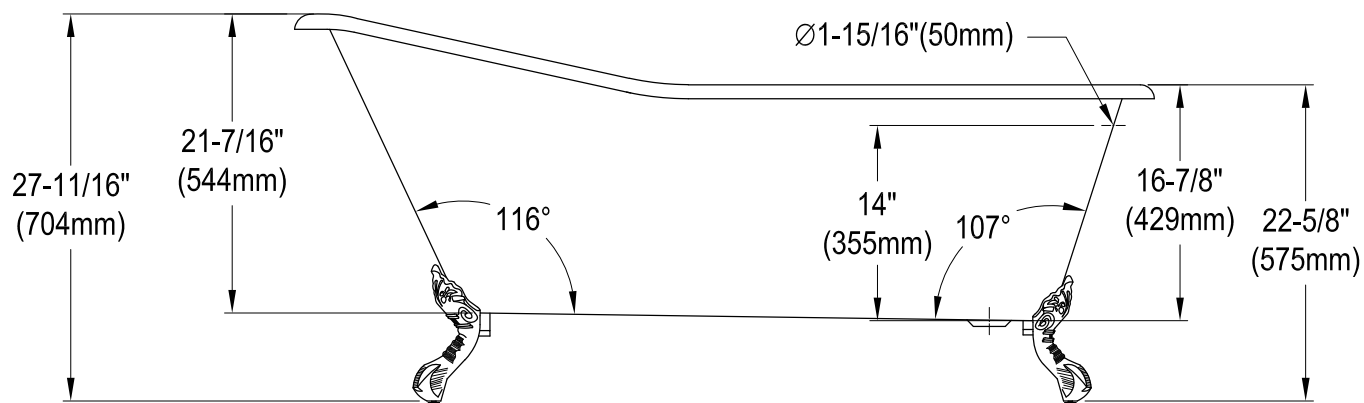

# NHVCT7D653129B0,1,2,5,6,8,W

61.5" Cast Iron Clawfoot Tub With 7" Faucet Drillings

Section A-A