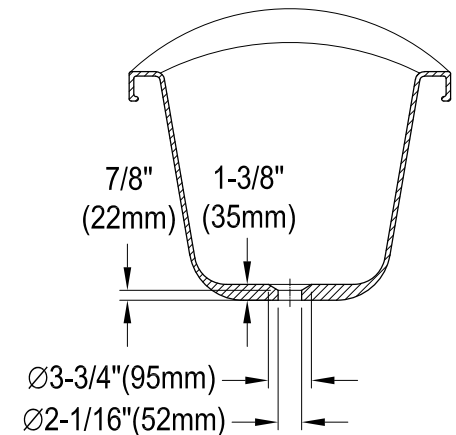

VT7DE672826C1,2,5,8

67" Acrylic Clawfoot Tub With 7" Faucet Drillings

Section A-A