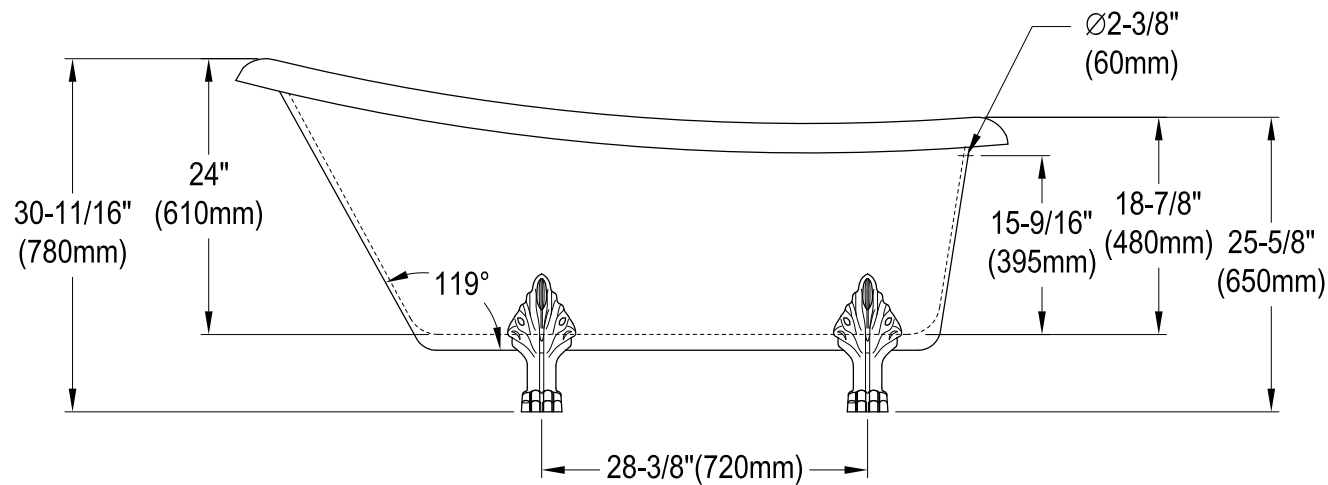

VT7DE672826C1,2,5,8

67" Acrylic Clawfoot Tub With 7" Faucet Drillings

Section A-A