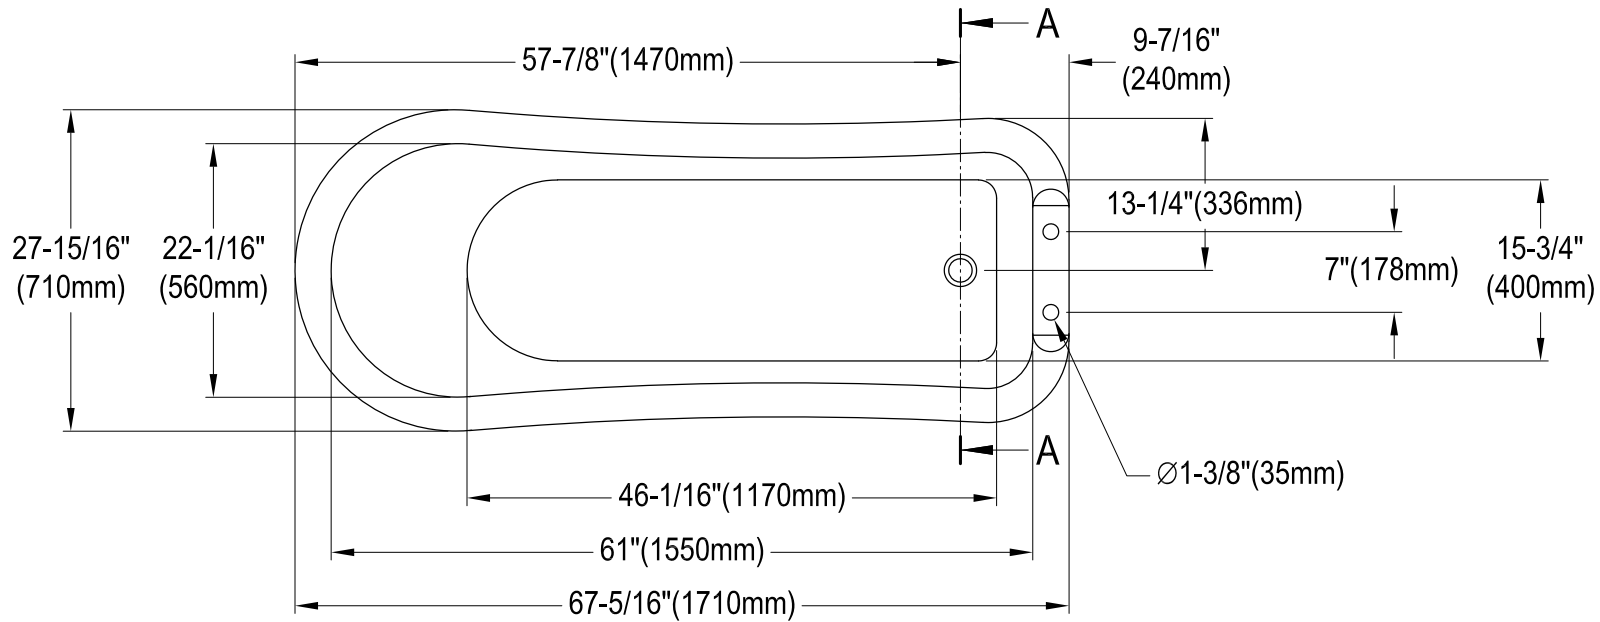

VT7DE672826C1,2,5,8

67" Acrylic Clawfoot Tub With 7" Faucet Drillings

Section A-A