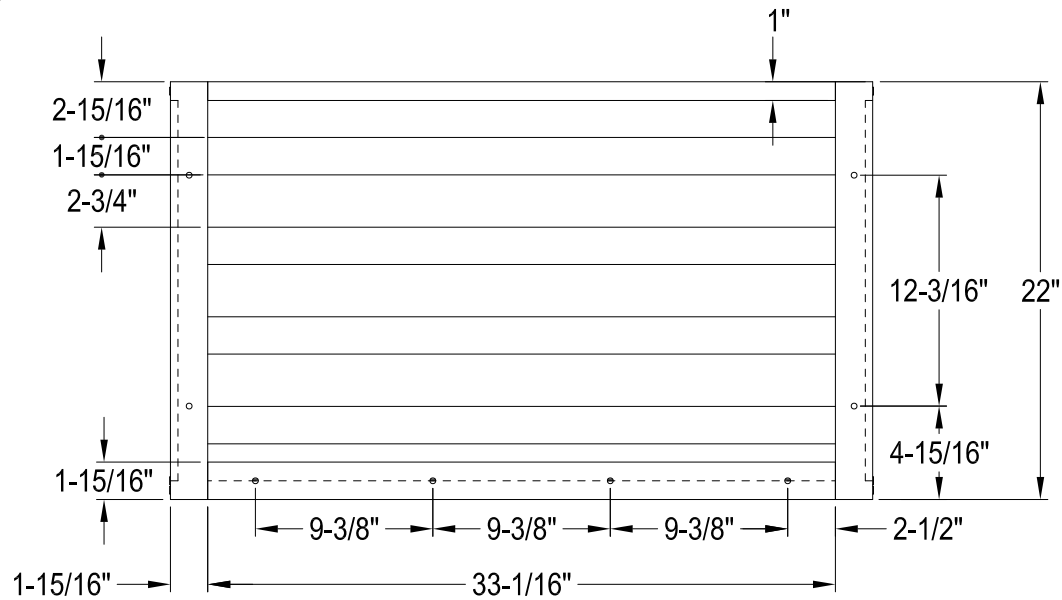

VSP3722A0,1,5,7,8

Steel Bathroom Console Sink Base

VSPBRKT x 2 pcs
(Scale 3:1)