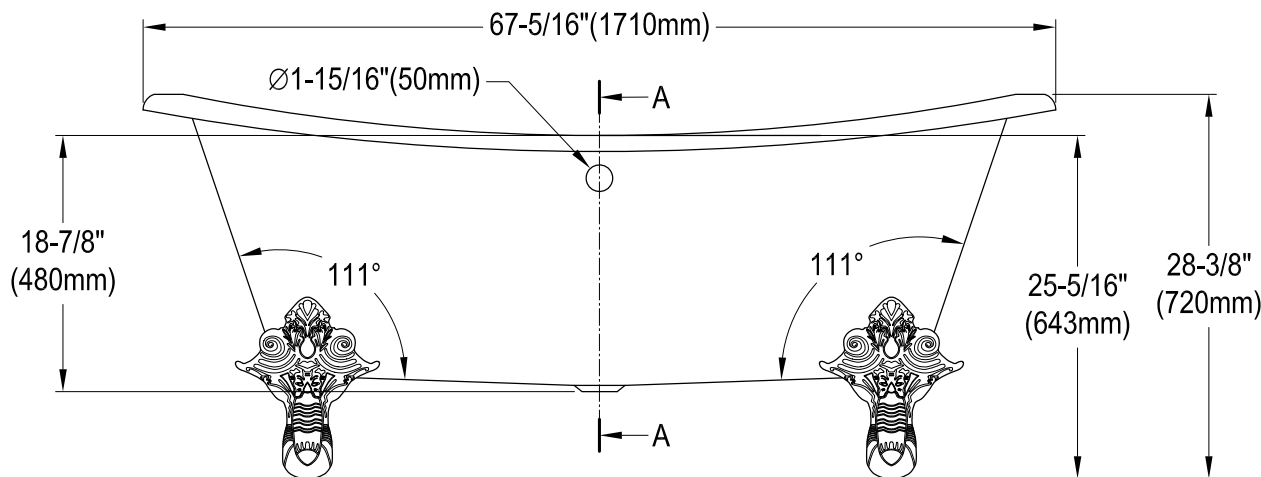

# VCTNDS6731NL0,1,2,5,8,W

67" Cast Iron Clawfoot Tub

M10 x 20 (4 pcs)

Section A-A