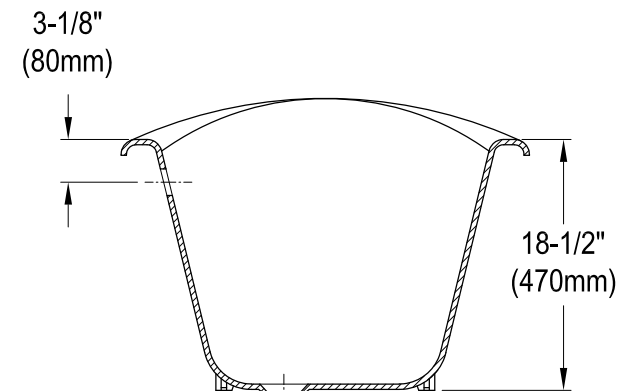

# VCTNDS6731NL0,1,2,5,8,W

67" Cast Iron Clawfoot Tub

M10 x 20 (4 pcs)

Section A-A