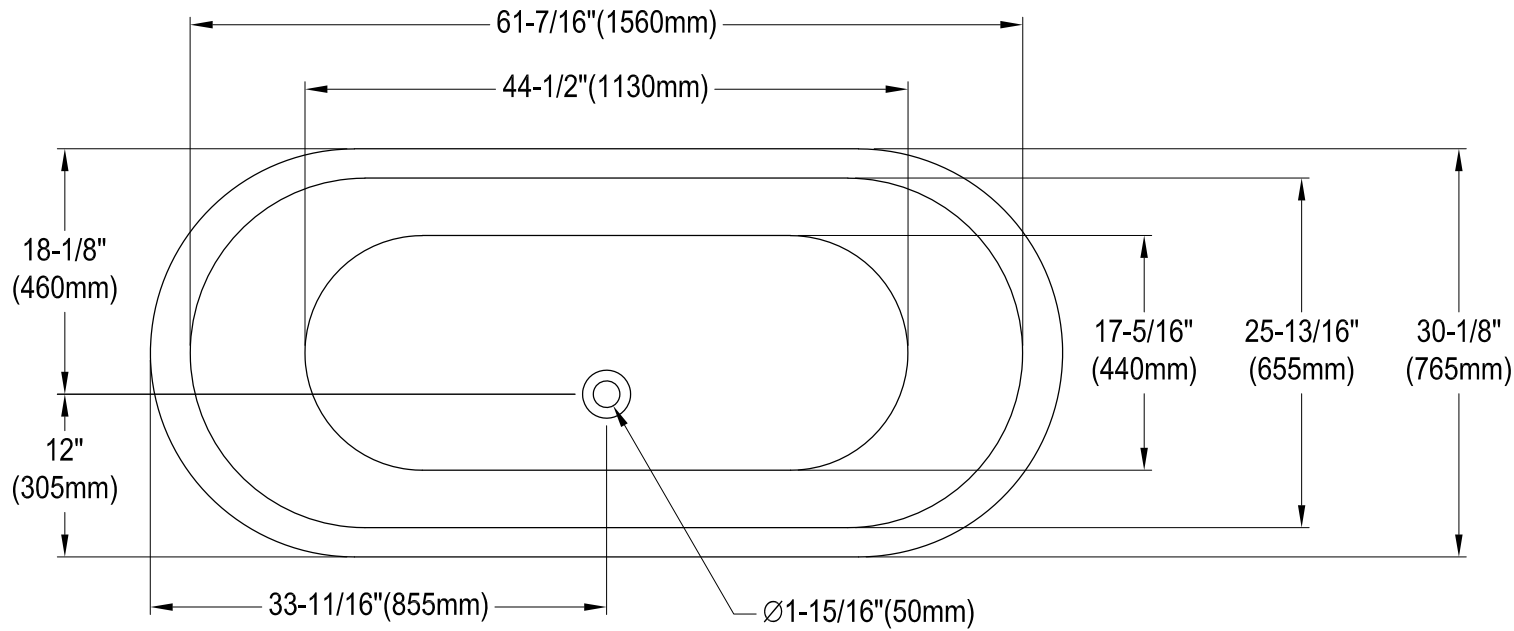

# VCTNDS6731NL0,1,2,5,8,W

67" Cast Iron Clawfoot Tub

M10 x 20 (4 pcs)

Section A-A