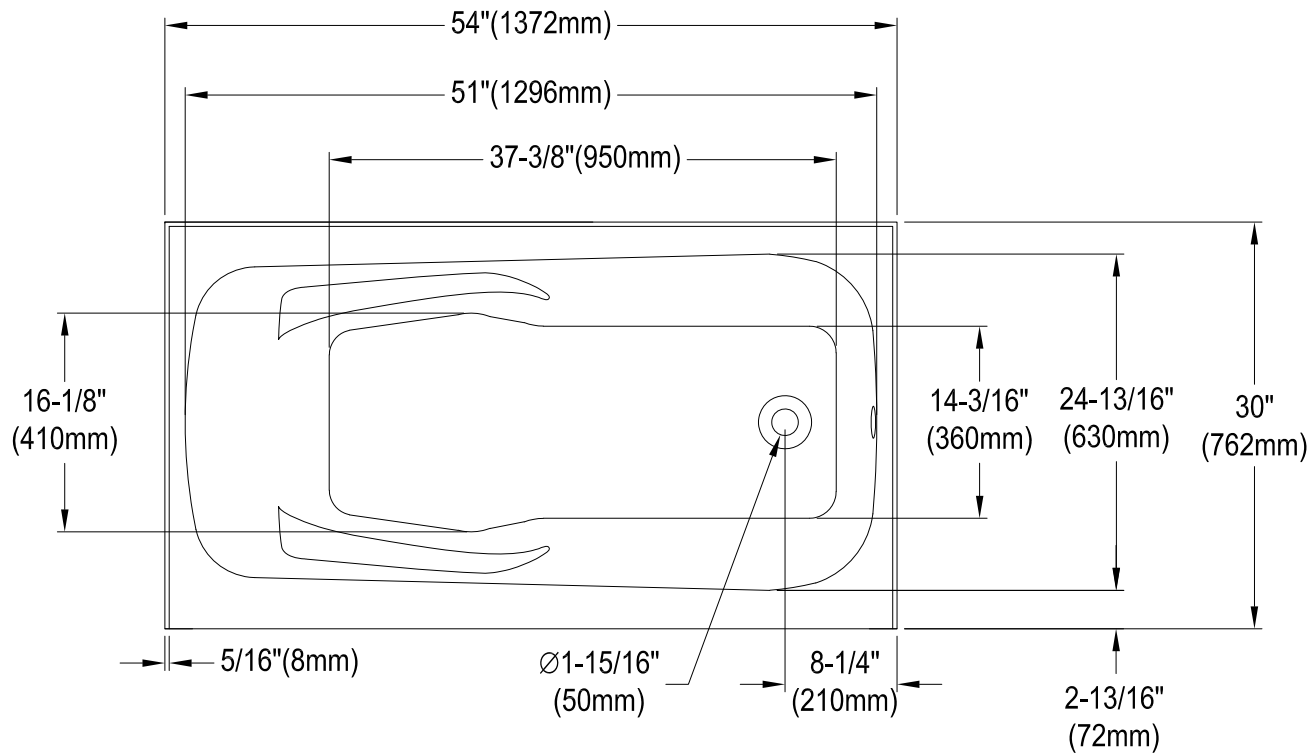

VTAP543023R

54" Alcove Acrylic Tub, Right Drain Hole

M10 x 65 (5 pcs)