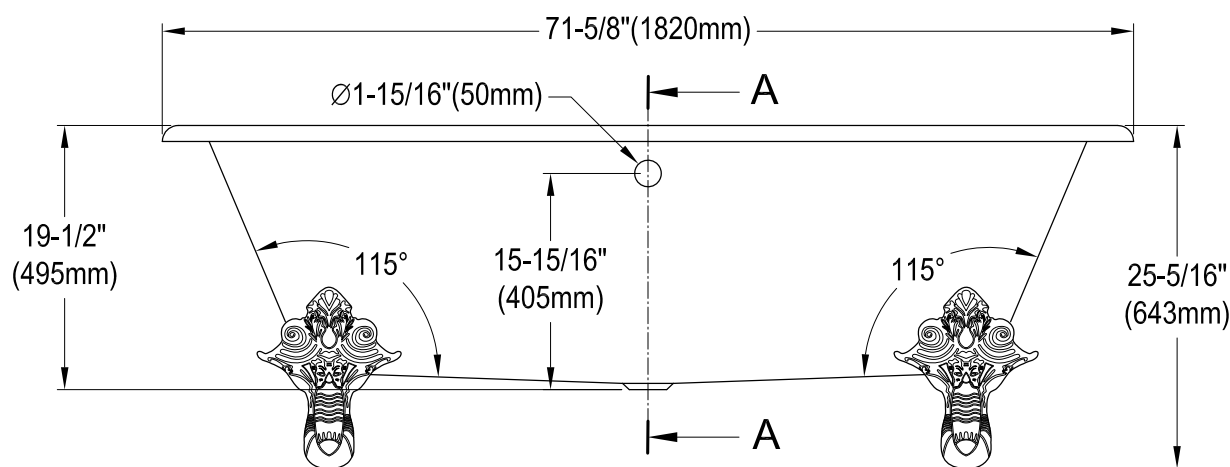

VCTDE7232NL0,1,2,5,8,W

72" Cast Iron Clawfoot Tub

M10 x 20 (4 pcs)

Section A-A