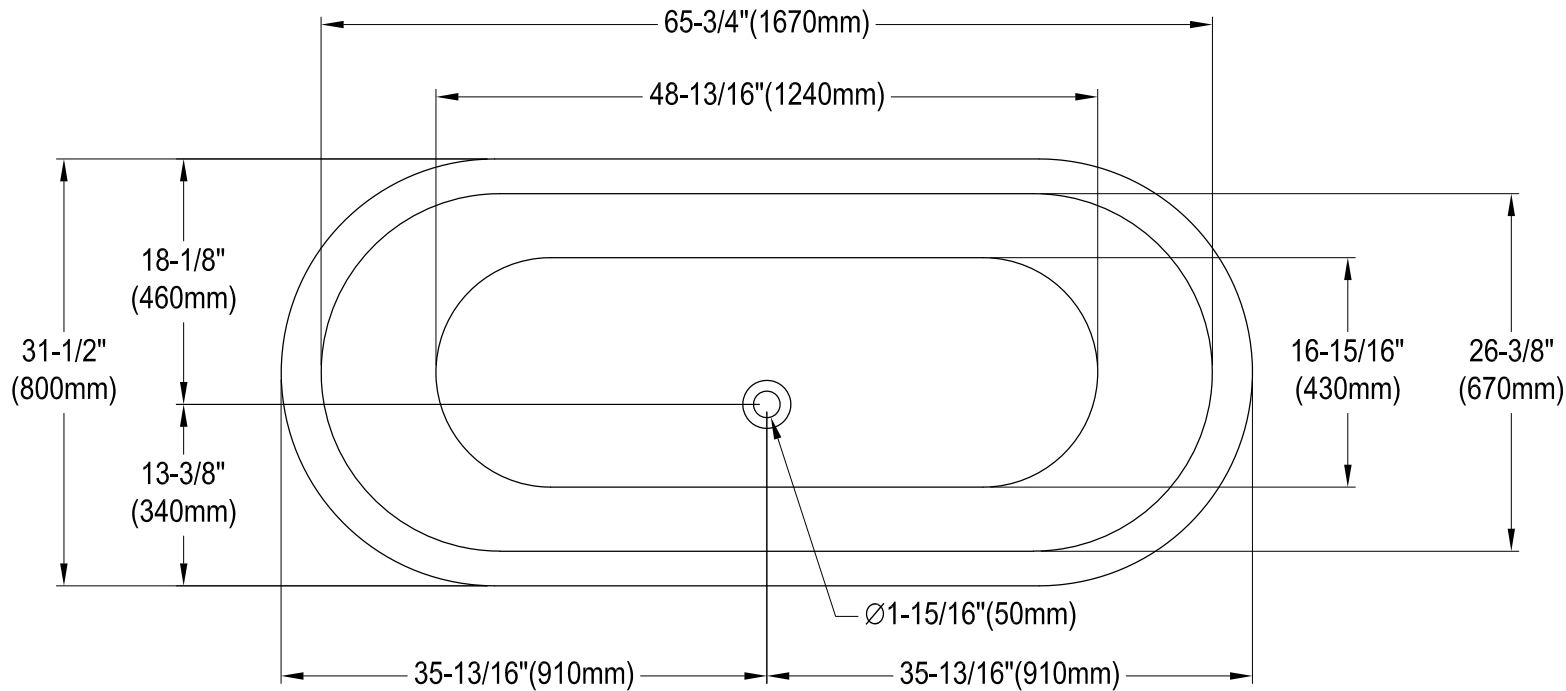

VCTDE7232NL0,1,2,5,8,W

72" Cast Iron Clawfoot Tub

M10 x 20 (4 pcs)

Section A-A