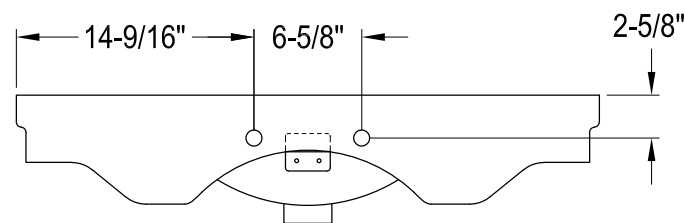

# VPB28140W80,1,6,7,8

Console Sink with Stainless Steel Legs

Sink Back View