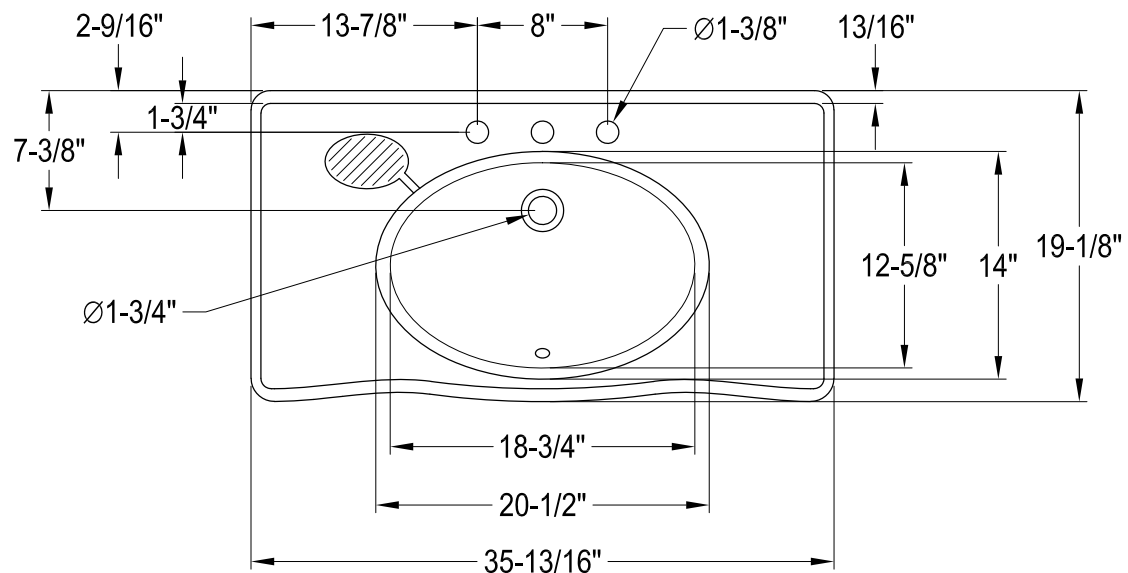

# VPB28140W80,1,6,7,8

Console Sink with Stainless Steel Legs

Sink Back View