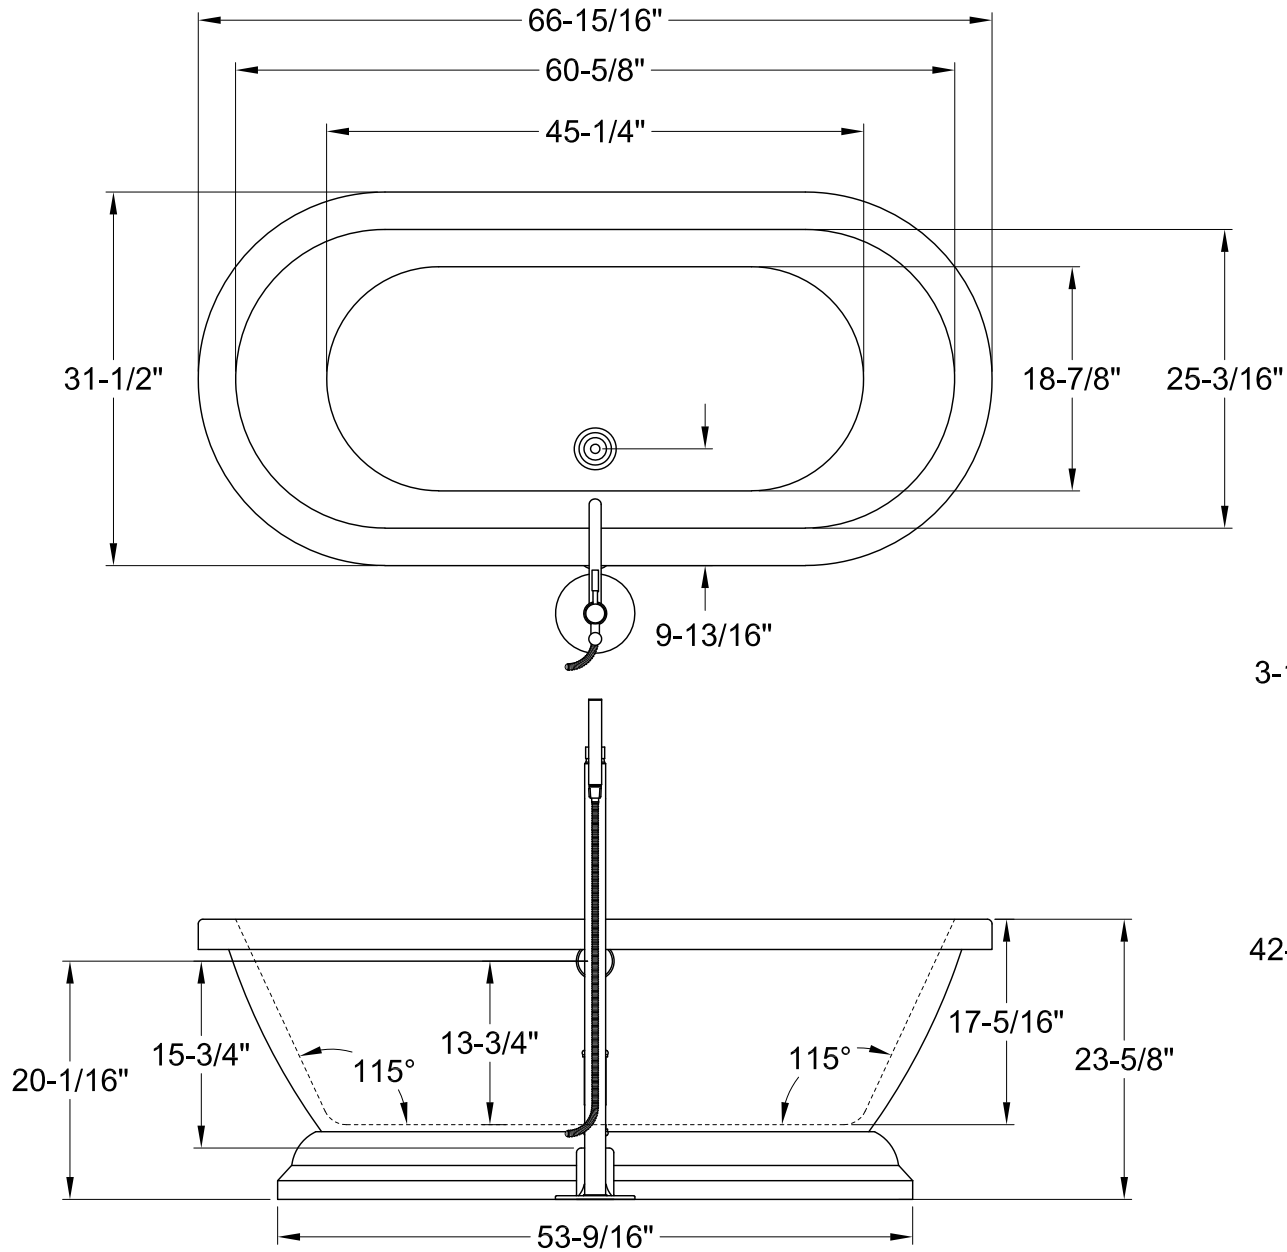

# KT7PE672824B1,5,8

67" Acrylic Pedestal Bathtub Combo