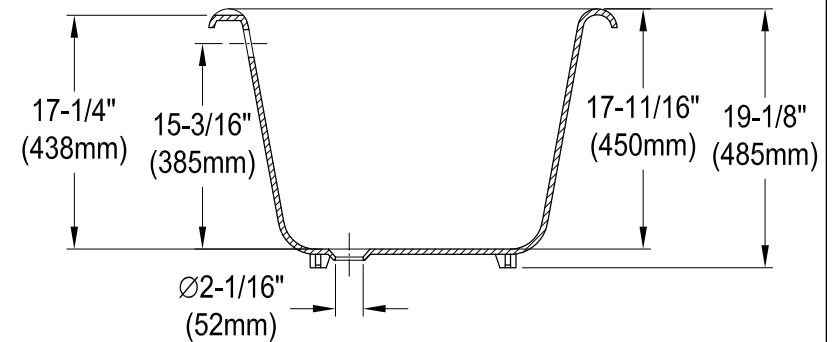

VBT7D663013NB0,1,5,8

66" Cast Iron Clawfoot Tub With 7" Faucet Drillings

Section A-A