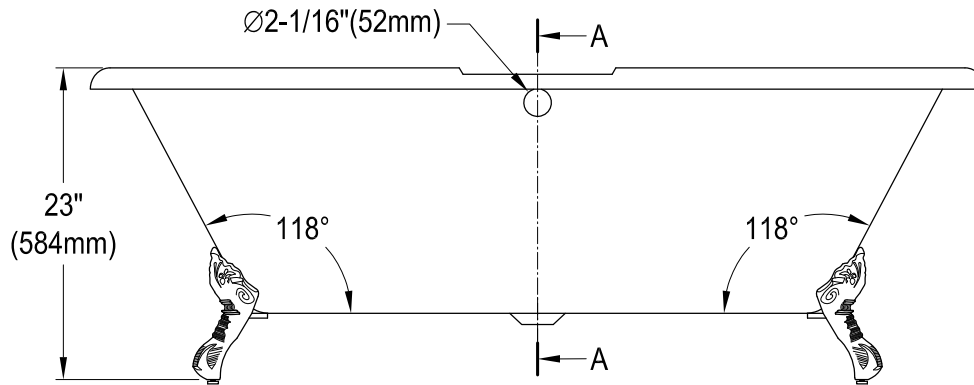

VBT7D663013NB0,1,5,8

66" Cast Iron Clawfoot Tub With 7" Faucet Drillings

Section A-A