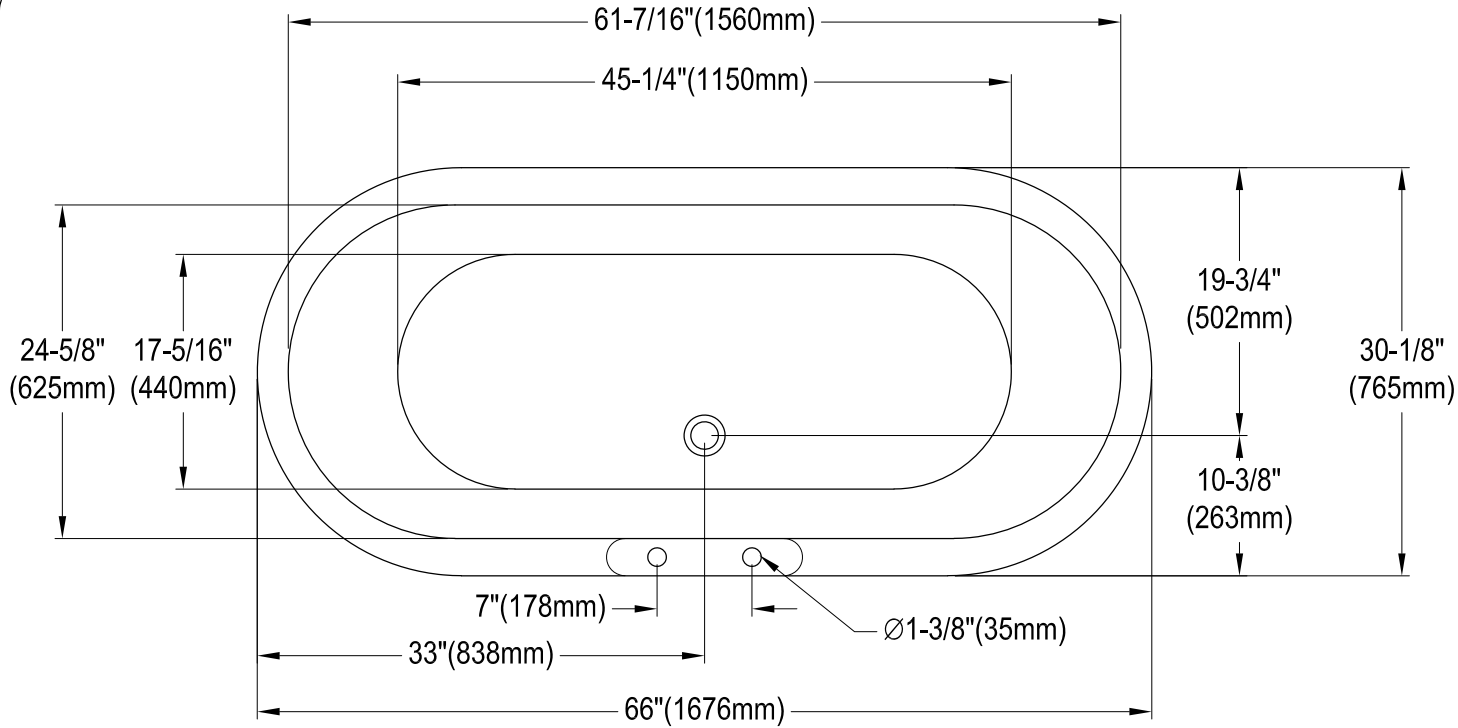

VBT7D663013NB0,1,5,8

66" Cast Iron Clawfoot Tub With 7" Faucet Drillings

Section A-A