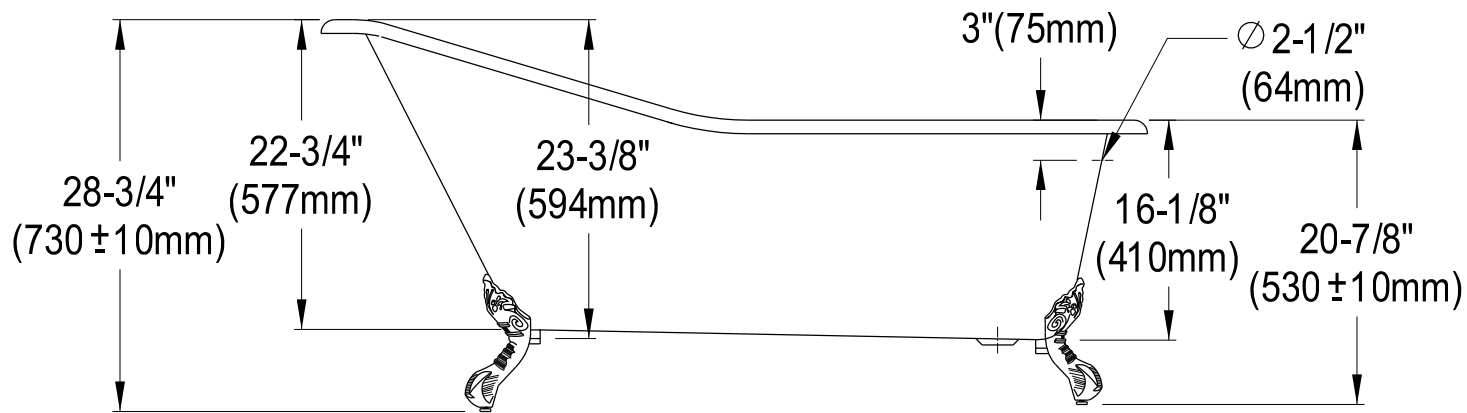

VCT7D653129B1,2,5,8,W

61" Cast Iron Bathtub With 7" Faucet Drillings

Section A-A