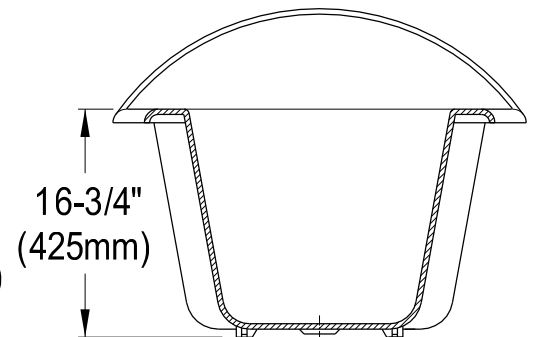

VCT7D653129B1,2,5,8,W

61" Cast Iron Bathtub With 7" Faucet Drillings

Section A-A