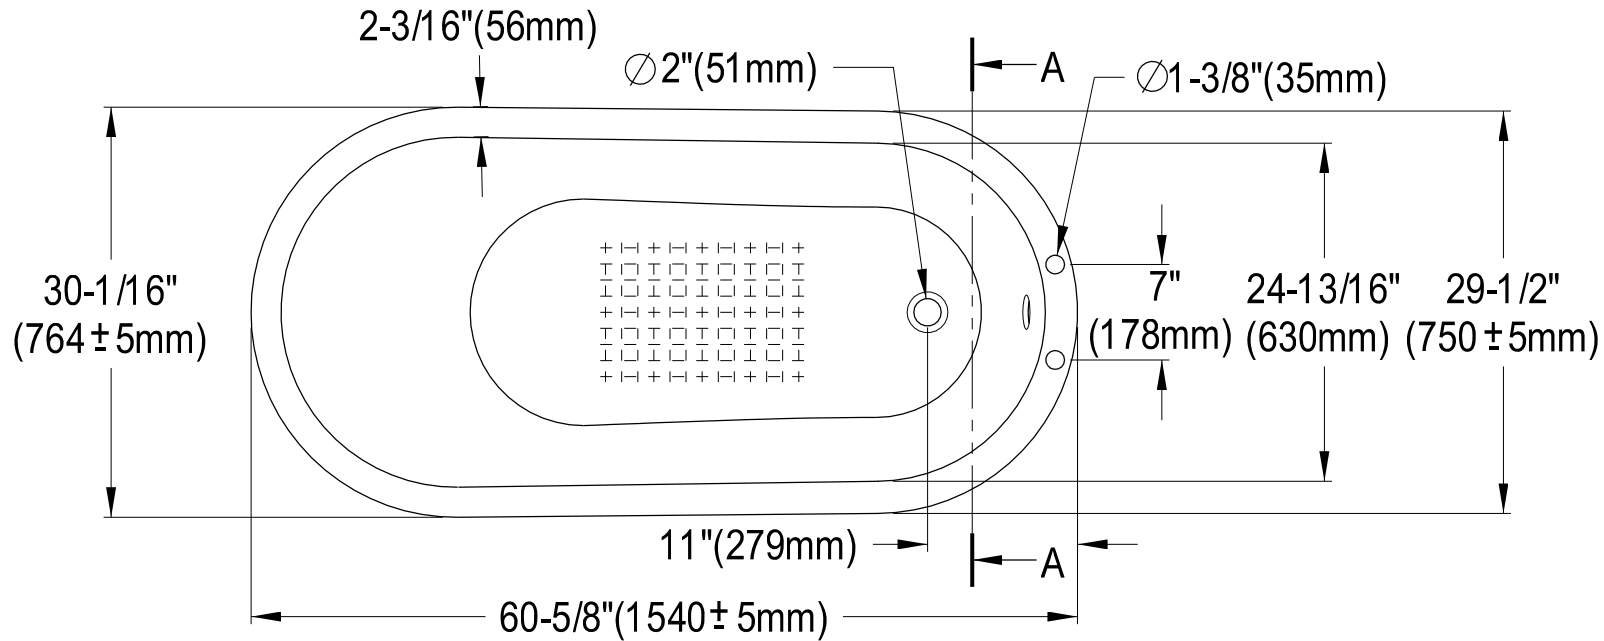

VCT7D653129B1,2,5,8,W

61" Cast Iron Bathtub With 7" Faucet Drillings

Section A-A