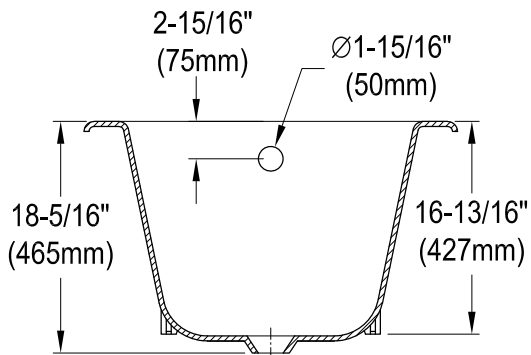

# VCTND6630NF0,1,5,8

67" Cast Iron Clawfoot Tub

M10 x 20 (4 pcs)

Section A-A