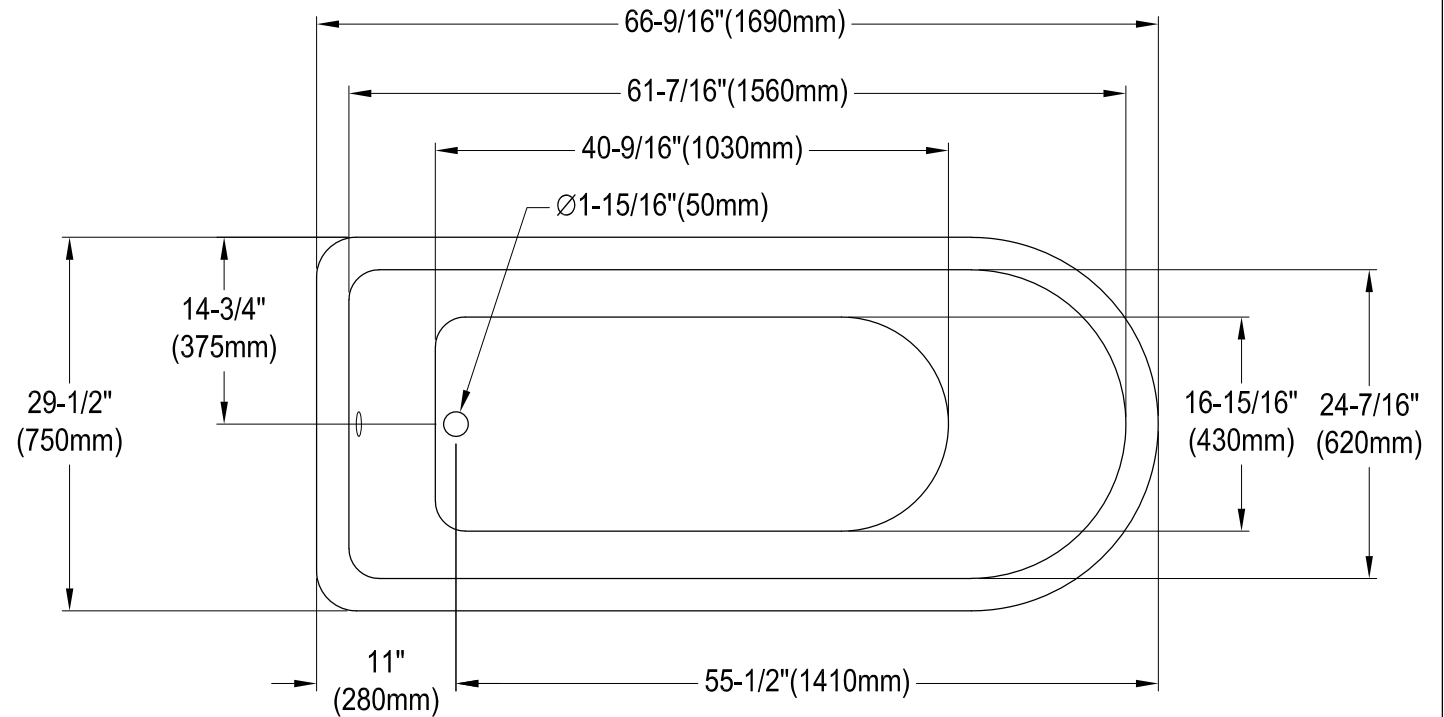

# VCTND6630NF0,1,5,8

67" Cast Iron Clawfoot Tub

M10 x 20 (4 pcs)

Section A-A