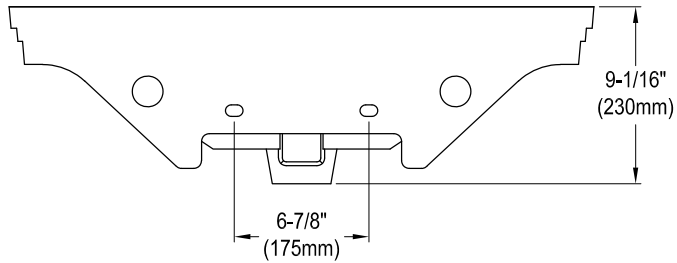

VPB4308

Wall Mount Pedestal Sink

Sink Back View