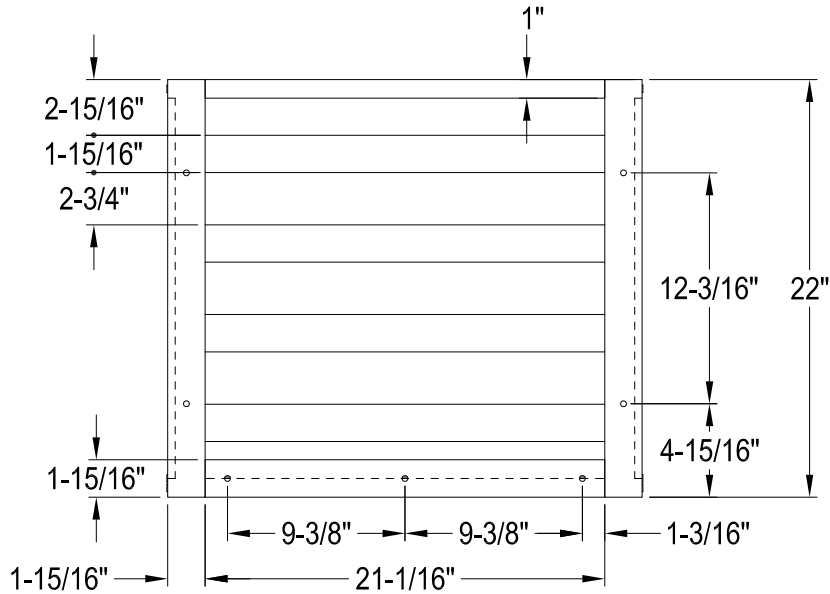

# VSP2522A0,1,2,5,6,7,8

## Steel Bathroom Console Sink Base

VSPBRKT x 2 pcs  
(Scale 3:1)