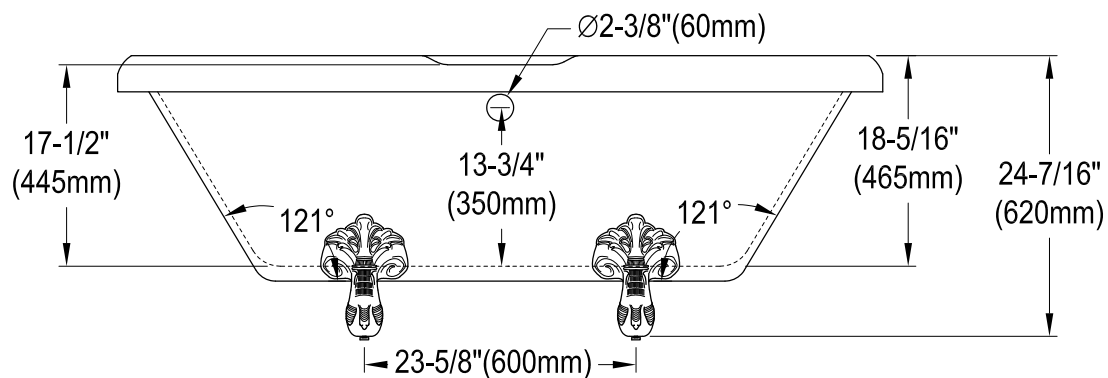

VT7DS672924H1,2,5,8

67" Acrylic Clawfoot Tub With 7" Faucet Drillings

Section A-A