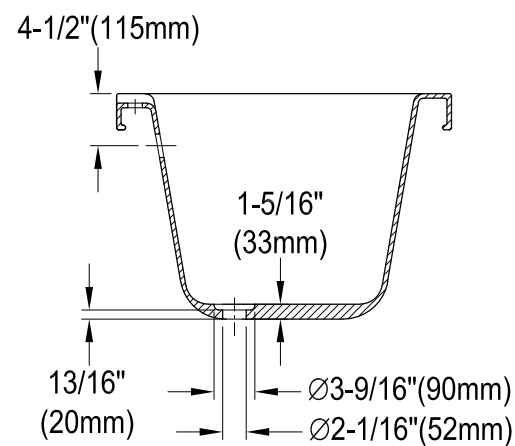

VT7DS672924H1,2,5,8

67" Acrylic Clawfoot Tub With 7" Faucet Drillings

Section A-A