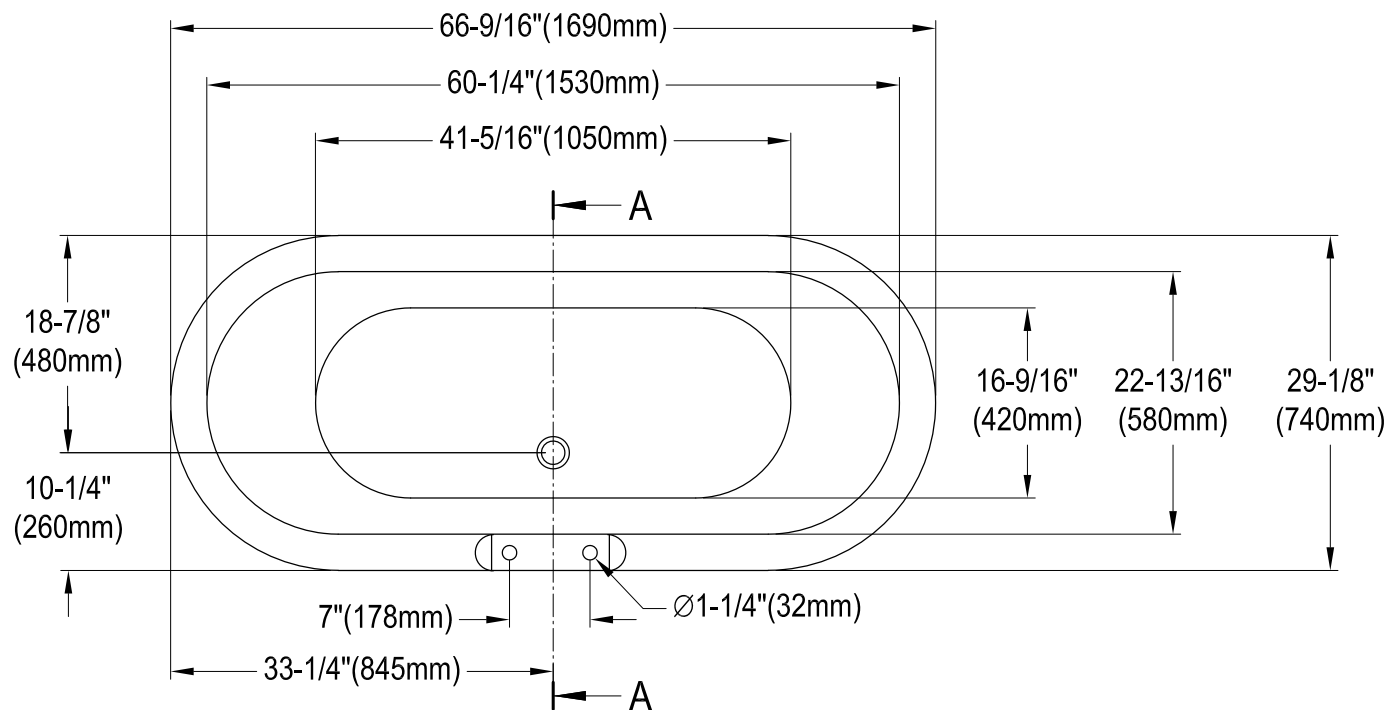

VT7DS672924H1,2,5,8

67" Acrylic Clawfoot Tub With 7" Faucet Drillings

Section A-A